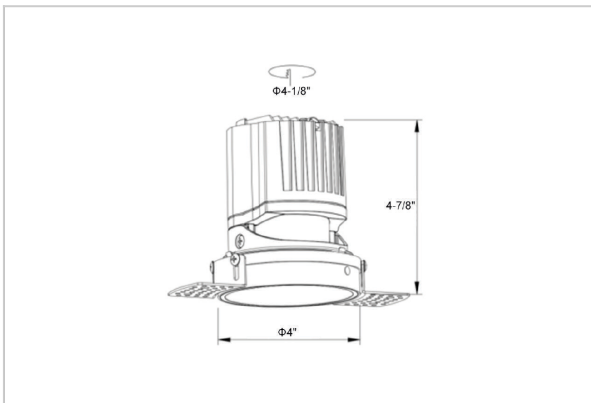

Lumos Down Lights

ITEM SKU#: 662187496252

Product Code : IK-RLUMOSDL-15W-35K-WH-90C-38D

Voltage	100 - 277 V AC, 50-60 Hz
Lumen Output	1348.93lm
Power	15W
Efficacy	140lm/w
CCT	3500K
CRI	>90
Beam Angle	38°
Light Distribution	Flood
LED Light Source	Osram SOLERIQ S 19
Start Time	Instant
Driver	Stand Alone (included)
Operating Position	Non - Swiveling Type
Dimming	On-Off / Triac / 0-10 V
Construction	Round
Mounting Type	Recessed
Heads	Single Head
Body Material	Aluminium Die cast
Finish	White
Height	4-7/8"
Diameter	5-1/8"
Cut Out	4-1/8"
Optics	Darklight Technology Black, Silver
Application Area	Guest Room, Corridor, Restaurant, Meeting Room Club, Hall, Hotel Entrance

Beam Spread (Options)

Spot	15°	Medium	24°	Flood	38°	Wide Flood	60°
ft	Ø	ft	Ø	ft	Ø	ft	Ø
3.0	0.72	3.0	1.41	3.0	2.03	3.0	3.15
9.0	2.15	9.0	4.22	9.0	6.09	9.0	9.45
15.0	3.58	15.0	7.04	15.0	10.15	15.0	15.75

Circular in design, this LED downlight is made up of aluminum die cast with high quality powder coated luminaire housing and optimum heat sink. Available in multiple wattages and beam angle, the luminaire renders greater flexibility in its application for store lighting. Moreover, the specular darklight reflector in this store light allows outstanding visual comfort to the visitors.