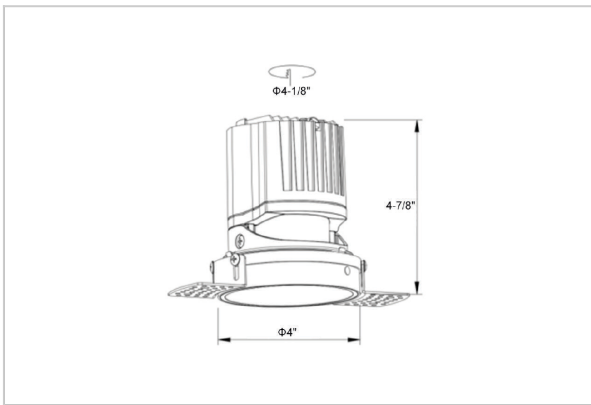

Lumos Down Lights

ITEM SKU#: 662187496238

Product Code : IK-RLUMOSDL-15W-27K-WH-90C-38D

Voltage	100 - 277 V AC, 50-60 Hz
Lumen Output	1223.52lm
Power	15W
Efficacy	140lm/w
CCT	2700K
CRI	>90
Beam Angle	38°
Light Distribution	Flood
LED Light Source	Osram SOLERIQ S 19
Start Time	Instant
Driver	Stand Alone (included)
Operating Position	Non - Swiveling Type
Dimming	On-Off / Triac / 0-10 V
Construction	Round
Mounting Type	Recessed
Heads	Single Head
Body Material	Aluminium Die cast
Finish	White
Height	4-7/8"
Diameter	5-1/8"
Cut Out	4-1/8"
Optics	Darklight Technology Black, Silver
Application Area	Guest Room, Corridor, Restaurant, Meeting Room Club, Hall, Hotel Entrance

Beam Spread (Options)

Spot 15°		Medium 24°		Flood 38°		Wide Flood 60°	
ft	Ø	ft	Ø	ft	Ø	ft	Ø
3.0	0.72	3.0	1.41	3.0	2.03	3.0	3.15
9.0	2.15	9.0	4.22	9.0	6.09	9.0	9.45
15.0	3.58	15.0	7.04	15.0	10.15	15.0	15.75

Circular in design, this LED downlight is made up of aluminum die cast with high quality powder coated luminaire housing and optimum heat sink. Available in multiple wattages and beam angle, the luminaire renders greater flexibility in its application for store lighting. Moreover, the specular darklight reflector in this store light allows outstanding visual comfort to the visitors.