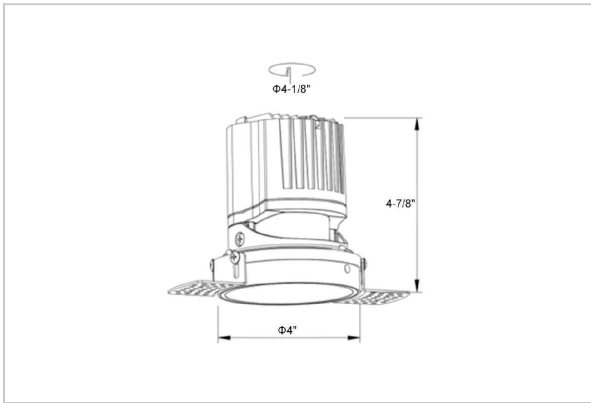

Lumos Down Lights

ITEM SKU#: 662187496238

Product Code : IK-RLUMOSDL-15W-27K-WH-90C-38D

Voltage	100 - 277 V AC, 50-60 Hz
Lumen Output	1223.52lm
Power	15W
Efficacy	140lm/w
CCT	2700K
CRI	>90
Beam Angle	38°
Light Distribution	Flood
LED Light Source	Osram SOLERIQ S 19
Start Time	Instant
Driver	Stand Alone (included)
Operating Position	Non - Swiveling Type
Dimming	On-Off / Triac / 0-10 V
Construction	Round
Mounting Type	Recessed
Heads	Single Head
Body Material	Aluminium Die cast
Finish	White
Height	4-7/8"
Diameter	5-1/8"
Cut Out	4-1/8"
Optics	Darklight Technology Black, Silver
Application Area	Guest Room, Corridor, Restaurant, Meeting Room Club, Hall, Hotel Entrance

Beam Spread (Options)

Spot	15°	Medium	24°	Flood	38°	Wide Flood	60°
ft	Ø	ft	Ø	ft	Ø	ft	Ø
3.0	0.72	3.0	1.41	3.0	2.03	3.0	3.15
9.0	2.15	9.0	4.22	9.0	6.09	9.0	9.45
15.0	3.58	15.0	7.04	15.0	10.15	15.0	15.75

Circular in design, this LED downlight is made up of aluminum die cast with high quality powder coated luminaire housing and optimum heat sink. Available in multiple wattages and beam angle, the luminaire renders greater flexibility in its application for store lighting. Moreover, the specular darklight reflector in this store light allows outstanding visual comfort to the visitors.