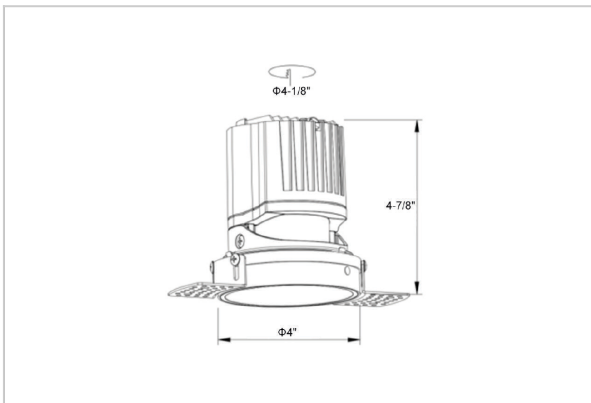

Lumos Down Lights

ITEM SKU#: 662187496221

Product Code : IK-RLUMOSDL-15W-40K-WH-90C-24D

Voltage	100 - 277 V AC, 50-60 Hz
Lumen Output	1479lm
Power	15W
Efficacy	140lm/w
CCT	4000K
CRI	>90
Beam Angle	24°
Light Distribution	Medium
LED Light Source	Osram SOLERIQ S 19
Start Time	Instant
Driver	Stand Alone (included)
Operating Position	Non - Swiveling Type
Dimming	On-Off / Triac / 0-10 V
Construction	Round
Mounting Type	Recessed
Heads	Single Head
Body Material	Aluminium Die cast
Finish	White
Height	4-7/8"
Diameter	5-1/8"
Cut Out	4-1/8"
Optics	Darklight Technology Black, Silver
Application Area	Guest Room, Corridor, Restaurant, Meeting Room Club, Hall, Hotel Entrance

Beam Spread (Options)

Spot	15°	Medium	24°	Flood	38°	Wide Flood	60°
ft	Ø	ft	Ø	ft	Ø	ft	Ø
3.0	0.72	3.0	1.41	3.0	2.03	3.0	3.15
9.0	2.15	9.0	4.22	9.0	6.09	9.0	9.45
15.0	3.58	15.0	7.04	15.0	10.15	15.0	15.75

Circular in design, this LED downlight is made up of aluminum die cast with high quality powder coated luminaire housing and optimum heat sink. Available in multiple wattages and beam angle, the luminaire renders greater flexibility in its application for store lighting. Moreover, the specular darklight reflector in this store light allows outstanding visual comfort to the visitors.