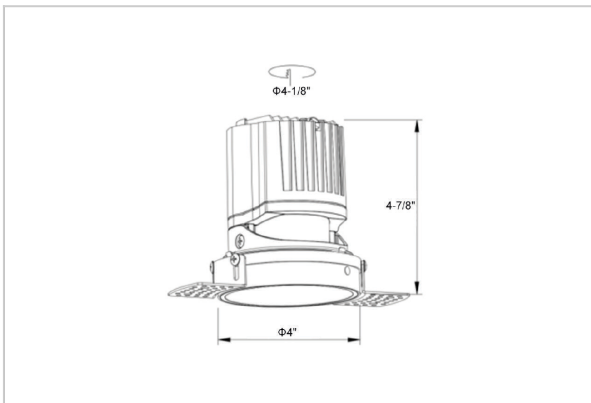

## Product Code : IK-RLUMOSDL-15W-35K-WH-90C-24D

Voltage	100 - 277 V AC, 50-60 Hz
Lumen Output	1408.57lm
Power	15W
Efficacy	140lm/w
CCT	3500K
CRI	>90
Beam Angle	24°
Light Distribution	Medium
LED Light Source	Osram SOLERIQ S 19
Start Time	Instant
Driver	Stand Alone (included)
Operating Position	Non - Swiveling Type
Dimming	On-Off / Triac / 0-10 V
Construction	Round
Mounting Type	Recessed
Heads	Single Head
Body Material	Aluminium Die cast
Finish	White
Height	4-7/8"
Diameter	5-1/8"
Cut Out	4-1/8"
Optics	Darklight Technology Black, Silver
Application Area	Guest Room, Corridor, Restaurant, Meeting Room Club, Hall, Hotel Entrance

### Beam Spread (Options)

Spot	15°	Medium	24°	Flood	38°	Wide Flood	60°
ft	Ø	ft	Ø	ft	Ø	ft	Ø
3.0	0.72	3.0	1.41	3.0	2.03	3.0	3.15
9.0	2.15	9.0	4.22	9.0	6.09	9.0	9.45
15.0	3.58	15.0	7.04	15.0	10.15	15.0	15.75

Circular in design, this LED downlight is made up of aluminum die cast with high quality powder coated luminaire housing and optimum heat sink. Available in multiple wattages and beam angle, the luminaire renders greater flexibility in its application for store lighting. Moreover, the specular darklight reflector in this store light allows outstanding visual comfort to the visitors.