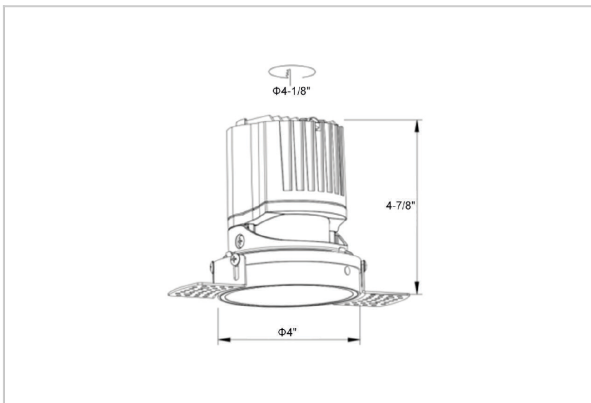

Lumos Down Lights

ITEM SKU#: 662187496207

Product Code : IK-RLUMOSDL-15W-30K-WH-90C-24D

Voltage	100 - 277 V AC, 50-60 Hz
Lumen Output	1341.5lm
Power	15W
Efficacy	140lm/w
CCT	3000K
CRI	>90
Beam Angle	24°
Light Distribution	Medium
LED Light Source	Osram SOLERIQ S 19
Start Time	Instant
Driver	Stand Alone (included)
Operating Position	Non - Swiveling Type
Dimming	On-Off / Triac / 0-10 V
Construction	Round
Mounting Type	Recessed
Heads	Single Head
Body Material	Aluminium Die cast
Finish	White
Height	4-7/8"
Diameter	5-1/8"
Cut Out	4-1/8"
Optics	Darklight Technology Black, Silver
Application Area	Guest Room, Corridor, Restaurant, Meeting Room Club, Hall, Hotel Entrance

Beam Spread (Options)

Spot	15°	Medium	24°	Flood	38°	Wide Flood	60°
ft	Ø	ft	Ø	ft	Ø	ft	Ø
3.0	0.72	3.0	1.41	3.0	2.03	3.0	3.15
9.0	2.15	9.0	4.22	9.0	6.09	9.0	9.45
15.0	3.58	15.0	7.04	15.0	10.15	15.0	15.75

Circular in design, this LED downlight is made up of aluminum die cast with high quality powder coated luminaire housing and optimum heat sink. Available in multiple wattages and beam angle, the luminaire renders greater flexibility in its application for store lighting. Moreover, the specular darklight reflector in this store light allows outstanding visual comfort to the visitors.