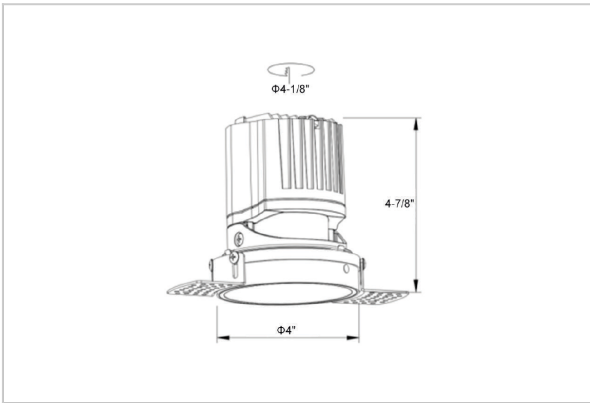

Lumos Down Lights

ITEM SKU#: 662187496207

Product Code : IK-RLUMOSDL-15W-30K-WH-90C-24D

Voltage	100 - 277 V AC, 50-60 Hz
Lumen Output	1341.5lm
Power	15W
Efficacy	140lm/w
CCT	3000K
CRI	>90
Beam Angle	24°
Light Distribution	Medium
LED Light Source	Osram SOLERIQ S 19
Start Time	Instant
Driver	Stand Alone (included)
Operating Position	Non - Swiveling Type
Dimming	On-Off / Triac / 0-10 V
Construction	Round
Mounting Type	Recessed
Heads	Single Head
Body Material	Aluminium Die cast
Finish	White
Height	4-7/8"
Diameter	5-1/8"
Cut Out	4-1/8"
Optics	Darklight Technology Black, Silver
Application Area	Guest Room, Corridor, Restaurant, Meeting Room Club, Hall, Hotel Entrance

Beam Spread (Options)

Spot	15°	Medium	24°	Flood	38°	Wide Flood	60°
ft	Ø	ft	Ø	ft	Ø	ft	Ø
3.0	0.72	3.0	1.41	3.0	2.03	3.0	3.15
9.0	2.15	9.0	4.22	9.0	6.09	9.0	9.45
15.0	3.58	15.0	7.04	15.0	10.15	15.0	15.75

Circular in design, this LED downlight is made up of aluminum die cast with high quality powder coated luminaire housing and optimum heat sink. Available in multiple wattages and beam angle, the luminaire renders greater flexibility in its application for store lighting. Moreover, the specular darklight reflector in this store light allows outstanding visual comfort to the visitors.