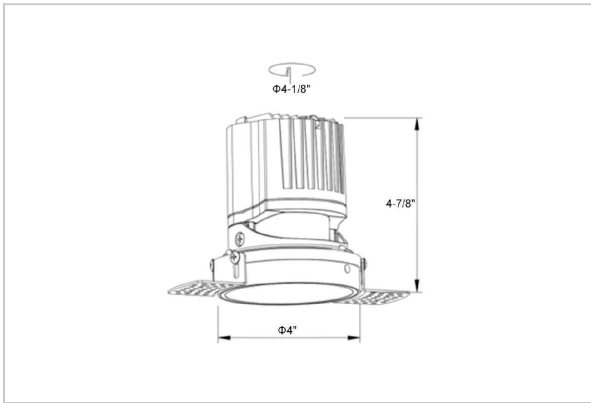

Lumos Down Lights

ITEM SKU#: 662187496184

Product Code : IK-RLUMOSDL-15W-40K-WH-90C-15D

Voltage	100 - 277 V AC, 50-60 Hz
Lumen Output	1447.03lm
Power	15W
Efficacy	140lm/w
CCT	4000K
CRI	>90
Beam Angle	15°
Light Distribution	Spot
LED Light Source	Osram SOLERIQ S 19
Start Time	Instant
Driver	Stand Alone (included)
Operating Position	Non - Swiveling Type
Dimming	On-Off / Triac / 0-10 V
Construction	Round
Mounting Type	Recessed
Heads	Single Head
Body Material	Aluminium Die cast
Finish	White
Height	4-7/8"
Diameter	5-1/8"
Cut Out	4-1/8"
Optics	Darklight Technology Black, Silver
Application Area	Guest Room, Corridor, Restaurant, Meeting Room Club, Hall, Hotel Entrance

Beam Spread (Options)

Spot 15°		Medium 24°		Flood 38°		Wide Flood 60°	
ft	Ø	ft	Ø	ft	Ø	ft	Ø
3.0	0.72	3.0	1.41	3.0	2.03	3.0	3.15
9.0	2.15	9.0	4.22	9.0	6.09	9.0	9.45
15.0	3.58	15.0	7.04	15.0	10.15	15.0	15.75

Circular in design, this LED downlight is made up of aluminum die cast with high quality powder coated luminaire housing and optimum heat sink. Available in multiple wattages and beam angle, the luminaire renders greater flexibility in its application for store lighting. Moreover, the specular darklight reflector in this store light allows outstanding visual comfort to the visitors.