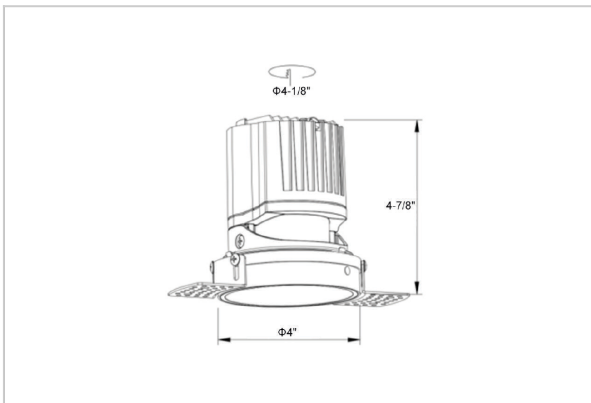

## Product Code : IK-RLUMOSDL-15W-40K-WH-90C-15D

Voltage	100 - 277 V AC, 50-60 Hz
Lumen Output	1447.03lm
Power	15W
Efficacy	140lm/w
CCT	4000K
CRI	>90
Beam Angle	15°
Light Distribution	Spot
LED Light Source	Osram SOLERIQ S 19
Start Time	Instant
Driver	Stand Alone (included)
Operating Position	Non - Swiveling Type
Dimming	On-Off / Triac / 0-10 V
Construction	Round
Mounting Type	Recessed
Heads	Single Head
Body Material	Aluminium Die cast
Finish	White
Height	4-7/8"
Diameter	5-1/8"
Cut Out	4-1/8"
Optics	Darklight Technology Black, Silver
Application Area	Guest Room, Corridor, Restaurant, Meeting Room Club, Hall, Hotel Entrance

### Beam Spread (Options)

Spot 15°		Medium 24°		Flood 38°		Wide Flood 60°	
ft	Ø	ft	Ø	ft	Ø	ft	Ø
3.0	0.72	3.0	1.41	3.0	2.03	3.0	3.15
9.0	2.15	9.0	4.22	9.0	6.09	9.0	9.45
15.0	3.58	15.0	7.04	15.0	10.15	15.0	15.75

Circular in design, this LED downlight is made up of aluminum die cast with high quality powder coated luminaire housing and optimum heat sink. Available in multiple wattages and beam angle, the luminaire renders greater flexibility in its application for store lighting. Moreover, the specular darklight reflector in this store light allows outstanding visual comfort to the visitors.