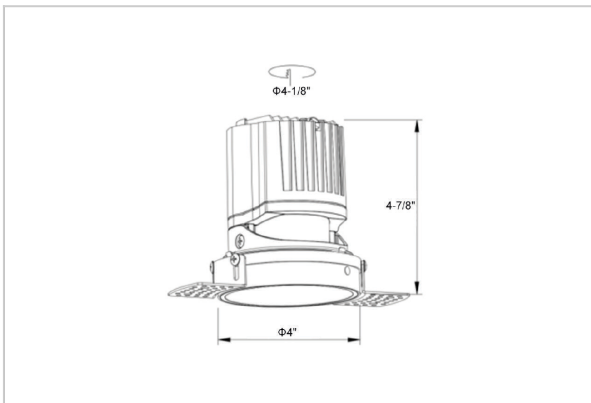

## Product Code : IK-RLUMOSDL-15W-35K-WH-90C-15D

Voltage	100 - 277 V AC, 50-60 Hz
Lumen Output	1378.12lm
Power	15W
Efficacy	140lm/w
CCT	3500K
CRI	>90
Beam Angle	15°
Light Distribution	Spot
LED Light Source	Osram SOLERIQ S 19
Start Time	Instant
Driver	Stand Alone (included)
Operating Position	Non - Swiveling Type
Dimming	On-Off / Triac / 0-10 V
Construction	Round
Mounting Type	Recessed
Heads	Single Head
Body Material	Aluminium Die cast
Finish	White
Height	4-7/8"
Diameter	5-1/8"
Cut Out	4-1/8"
Optics	Darklight Technology Black, Silver
Application Area	Guest Room, Corridor, Restaurant, Meeting Room Club, Hall, Hotel Entrance

### Beam Spread (Options)

Spot 15°		Medium 24°		Flood 38°		Wide Flood 60°	
ft	Ø	ft	Ø	ft	Ø	ft	Ø
3.0	0.72	3.0	1.41	3.0	2.03	3.0	3.15
9.0	2.15	9.0	4.22	9.0	6.09	9.0	9.45
15.0	3.58	15.0	7.04	15.0	10.15	15.0	15.75

Circular in design, this LED downlight is made up of aluminum die cast with high quality powder coated luminaire housing and optimum heat sink. Available in multiple wattages and beam angle, the luminaire renders greater flexibility in its application for store lighting. Moreover, the specular darklight reflector in this store light allows outstanding visual comfort to the visitors.