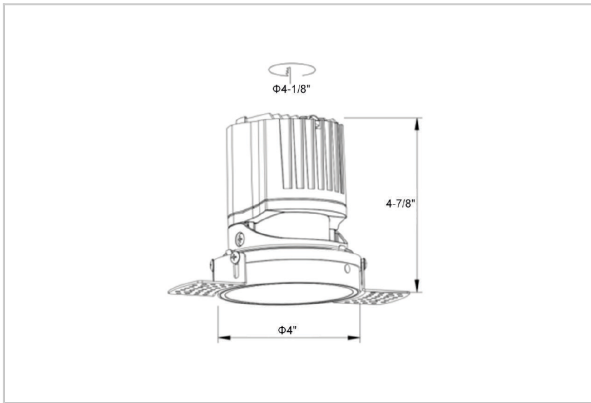

## Product Code : IK-RLUMOSDL-15W-35K-WH-90C-15D

Voltage	100 - 277 V AC, 50-60 Hz
Lumen Output	1378.12lm
Power	15W
Efficacy	140lm/w
CCT	3500K
CRI	>90
Beam Angle	15°
Light Distribution	Spot
LED Light Source	Osram SOLERIQ S 19
Start Time	Instant
Driver	Stand Alone (included)
Operating Position	Non - Swiveling Type
Dimming	On-Off / Triac / 0-10 V
Construction	Round
Mounting Type	Recessed
Heads	Single Head
Body Material	Aluminium Die cast
Finish	White
Height	4-7/8"
Diameter	5-1/8"
Cut Out	4-1/8"
Optics	Darklight Technology Black, Silver
Application Area	Guest Room, Corridor, Restaurant, Meeting Room Club, Hall, Hotel Entrance

### Beam Spread (Options)

Spot 15°		Medium 24°		Flood 38°		Wide Flood 60°	
ft	Ø	ft	Ø	ft	Ø	ft	Ø
3.0	0.72	3.0	1.41	3.0	2.03	3.0	3.15
9.0	2.15	9.0	4.22	9.0	6.09	9.0	9.45
15.0	3.58	15.0	7.04	15.0	10.15	15.0	15.75

Circular in design, this LED downlight is made up of aluminum die cast with high quality powder coated luminaire housing and optimum heat sink. Available in multiple wattages and beam angle, the luminaire renders greater flexibility in its application for store lighting. Moreover, the specular darklight reflector in this store light allows outstanding visual comfort to the visitors.