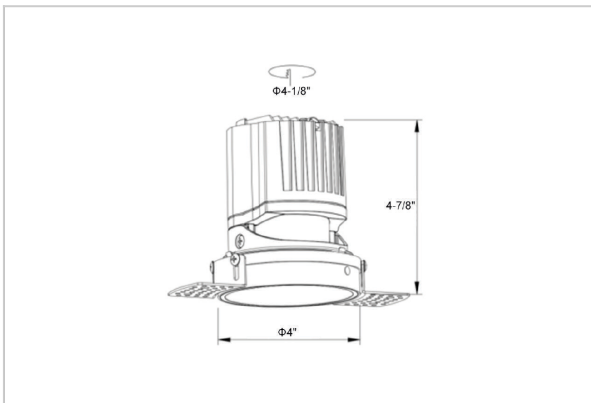

Lumos Down Lights

ITEM SKU#: 662187496160

Product Code : IK-RLUMOSDL-15W-30K-WH-90C-15D

Voltage	100 - 277 V AC, 50-60 Hz
Lumen Output	1312.5lm
Power	15W
Efficacy	140lm/w
CCT	3000K
CRI	>90
Beam Angle	15°
Light Distribution	Spot
LED Light Source	Osram SOLERIQ S 19
Start Time	Instant
Driver	Stand Alone (included)
Operating Position	Non - Swiveling Type
Dimming	On-Off / Triac / 0-10 V
Construction	Round
Mounting Type	Recessed
Heads	Single Head
Body Material	Aluminium Die cast
Finish	White
Height	4-7/8"
Diameter	5-1/8"
Cut Out	4-1/8"
Optics	Darklight Technology Black, Silver
Application Area	Guest Room, Corridor, Restaurant, Meeting Room Club, Hall, Hotel Entrance

Beam Spread (Options)

Spot 15°		Medium 24°		Flood 38°		Wide Flood 60°	
ft	Ø	ft	Ø	ft	Ø	ft	Ø
3.0	0.72	3.0	1.41	3.0	2.03	3.0	3.15
9.0	2.15	9.0	4.22	9.0	6.09	9.0	9.45
15.0	3.58	15.0	7.04	15.0	10.15	15.0	15.75

Circular in design, this LED downlight is made up of aluminum die cast with high quality powder coated luminaire housing and optimum heat sink. Available in multiple wattages and beam angle, the luminaire renders greater flexibility in its application for store lighting. Moreover, the specular darklight reflector in this store light allows outstanding visual comfort to the visitors.