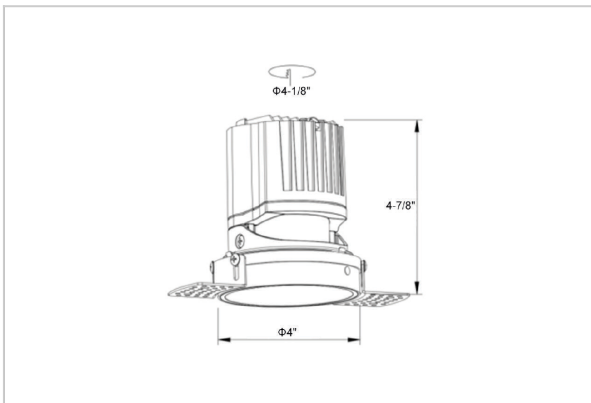

## Product Code : IK-RLUMOSDL-15W-30K-WH-90C-15D

Voltage	100 - 277 V AC, 50-60 Hz
Lumen Output	1250lm
Power	15W
Efficacy	140lm/w
CCT	2700K
CRI	>90
Beam Angle	15°
Light Distribution	Spot
LED Light Source	Osram SOLERIQ S 19
Start Time	Instant
Driver	Stand Alone (included)
Operating Position	Non - Swiveling Type
Dimming	On-Off / Triac / 0-10 V
Construction	Round
Mounting Type	Recessed
Heads	Single Head
Body Material	Aluminium Die cast
Finish	White
Height	4-7/8"
Diameter	5-1/8"
Cut Out	4-1/8"
Optics	Darklight Technology Black, Silver
Application Area	Guest Room, Corridor, Restaurant, Meeting Room Club, Hall, Hotel Entrance

### Beam Spread (Options)

Spot 15°		Medium 24°		Flood 38°		Wide Flood 60°	
ft	Ø	ft	Ø	ft	Ø	ft	Ø
3.0	0.72	3.0	1.41	3.0	2.03	3.0	3.15
9.0	2.15	9.0	4.22	9.0	6.09	9.0	9.45
15.0	3.58	15.0	7.04	15.0	10.15	15.0	15.75

Circular in design, this LED downlight is made up of aluminum die cast with high quality powder coated luminaire housing and optimum heat sink. Available in multiple wattages and beam angle, the luminaire renders greater flexibility in its application for store lighting. Moreover, the specular darklight reflector in this store light allows outstanding visual comfort to the visitors.