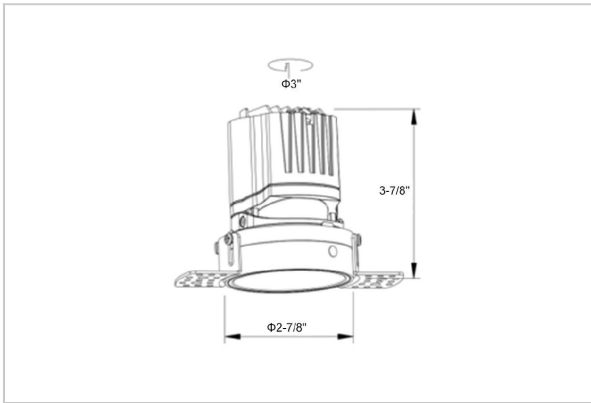

## Product Code : IK-RLUMOSDL-8W-40K-WH-90C-60D

Voltage	100 - 277 V AC, 50-60 Hz
Lumen Output	766.45lm
Power	8W
Efficacy	140lm/w
CCT	4000K
CRI	>90
Beam Angle	60°
Light Distribution	Wide flood
LED Light Source	Osram SOLERIQ S 19
Start Time	Instant
Driver	Stand Alone (included)
Operating Position	Non - Swiveling Type
Dimming	On-Off / Triac / 0-10 V
Construction	Round
Mounting Type	Recessed
Heads	Single Head
Body Material	Aluminium Die cast
Finish	White
Height	3-7/8"
Diameter	4-1/2"
Cut Out	3"
Optics	Darklight Technology Black, Silver
Application Area	Guest Room, Corridor, Restaurant, Meeting Room Club, Hall, Hotel Entrance

### Beam Spread (Options)

Spot	15°	Medium	24°	Flood	38°	Wide Flood	60°
ft	Ø	ft	Ø	ft	Ø	ft	Ø
3.0	0.72	3.0	1.41	3.0	2.03	3.0	3.15
9.0	2.15	9.0	4.22	9.0	6.09	9.0	9.45
15.0	3.58	15.0	7.04	15.0	10.15	15.0	15.75

Circular in design, this LED downlight is made up of aluminum die cast with high quality powder coated luminaire housing and optimum heat sink. Available in multiple wattages and beam angle, the luminaire renders greater flexibility in its application for store lighting. Moreover, the specular darklight reflector in this store light allows outstanding visual comfort to the visitors.