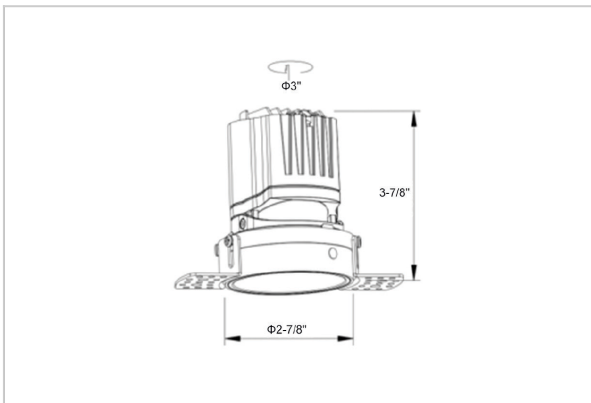

## Product Code : IK-RLUMOSDL-8W-30K-WH-90C-60D

Voltage	100 - 277 V AC, 50-60 Hz
Lumen Output	695.2lm
Power	8W
Efficacy	140lm/w
CCT	3000K
CRI	>90
Beam Angle	60°
Light Distribution	Wide flood
LED Light Source	Osram SOLERIQ S 19
Start Time	Instant
Driver	Stand Alone (included)
Operating Position	Non - Swiveling Type
Dimming	On-Off / Triac / 0-10 V
Construction	Round
Mounting Type	Recessed
Heads	Single Head
Body Material	Aluminium Die cast
Finish	White
Height	3-7/8"
Diameter	4-1/2"
Cut Out	3"
Optics	Darklight Technology Black, Silver
Application Area	Guest Room, Corridor, Restaurant, Meeting Room Club, Hall, Hotel Entrance

### Beam Spread (Options)

Spot	15°		Medium 24°		Flood 38°		Wide Flood 60°	
	ft	Ø	ft	Ø	ft	Ø	ft	Ø
3.0	0.72	3.0	1.41	3.0	2.03	3.0	3.15	
9.0	2.15	9.0	4.22	9.0	6.09	9.0	9.45	
15.0	3.58	15.0	7.04	15.0	10.15	15.0	15.75	

Circular in design, this LED downlight is made up of aluminum die cast with high quality powder coated luminaire housing and optimum heat sink. Available in multiple wattages and beam angle, the luminaire renders greater flexibility in its application for store lighting. Moreover, the specular darklight reflector in this store light allows outstanding visual comfort to the visitors.