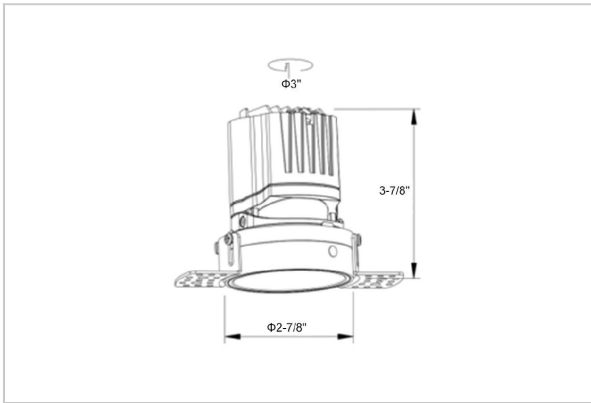

Lumos Down Lights

ITEM SKU#: 662187496115

Product Code : IK-RLUMOSDL-8W-27K-WH-90C-60D

| | |
|--------------------|---|
| Voltage | 100 - 277 V AC, 50-60 Hz |
| Lumen Output | 662.09lm |
| Power | 8W |
| Efficacy | 140lm/w |
| CCT | 2700K |
| CRI | >90 |
| Beam Angle | 60° |
| Light Distribution | Wide flood |
| LED Light Source | Osram SOLERIQ S 19 |
| Start Time | Instant |
| Driver | Stand Alone (included) |
| Operating Position | Non - Swiveling Type |
| Dimming | On-Off / Triac / 0-10 V |
| Construction | Round |
| Mounting Type | Recessed |
| Heads | Single Head |
| Body Material | Aluminium Die cast |
| Finish | White |
| Height | 3-7/8" |
| Diameter | 4-1/2" |
| Cut Out | 3" |
| Optics | Darklight Technology Black, Silver |
| Application Area | Guest Room, Corridor, Restaurant, Meeting Room Club, Hall, Hotel Entrance |

Beam Spread (Options)

| Spot 15° | | Medium 24° | | Flood 38° | | Wide Flood 60° | |
|----------|------|------------|------|-----------|-------|----------------|-------|
| ft | Ø | ft | Ø | ft | Ø | ft | Ø |
| 3.0 | 0.72 | 3.0 | 1.41 | 3.0 | 2.03 | 3.0 | 3.15 |
| 9.0 | 2.15 | 9.0 | 4.22 | 9.0 | 6.09 | 9.0 | 9.45 |
| 15.0 | 3.58 | 15.0 | 7.04 | 15.0 | 10.15 | 15.0 | 15.75 |

Circular in design, this LED downlight is made up of aluminum die cast with high quality powder coated luminaire housing and optimum heat sink. Available in multiple wattages and beam angle, the luminaire renders greater flexibility in its application for store lighting. Moreover, the specular darklight reflector in this store light allows outstanding visual comfort to the visitors.