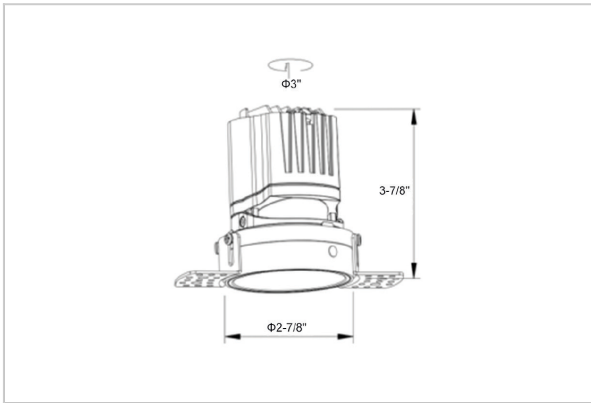

## Product Code : IK-RLUMOSDL-8W-27K-WH-90C-60D

Voltage	100 - 277 V AC, 50-60 Hz
Lumen Output	662.09lm
Power	8W
Efficacy	140lm/w
CCT	2700K
CRI	>90
Beam Angle	60°
Light Distribution	Wide flood
LED Light Source	Osram SOLERIQ S 19
Start Time	Instant
Driver	Stand Alone (included)
Operating Position	Non - Swiveling Type
Dimming	On-Off / Triac / 0-10 V
Construction	Round
Mounting Type	Recessed
Heads	Single Head
Body Material	Aluminium Die cast
Finish	White
Height	3-7/8"
Diameter	4-1/2"
Cut Out	3"
Optics	Darklight Technology Black, Silver
Application Area	Guest Room, Corridor, Restaurant, Meeting Room Club, Hall, Hotel Entrance

### Beam Spread (Options)

Spot	15°	Medium	24°	Flood	38°	Wide Flood	60°
ft	Ø	ft	Ø	ft	Ø	ft	Ø
3.0	0.72	3.0	1.41	3.0	2.03	3.0	3.15
9.0	2.15	9.0	4.22	9.0	6.09	9.0	9.45
15.0	3.58	15.0	7.04	15.0	10.15	15.0	15.75

Circular in design, this LED downlight is made up of aluminum die cast with high quality powder coated luminaire housing and optimum heat sink. Available in multiple wattages and beam angle, the luminaire renders greater flexibility in its application for store lighting. Moreover, the specular darklight reflector in this store light allows outstanding visual comfort to the visitors.