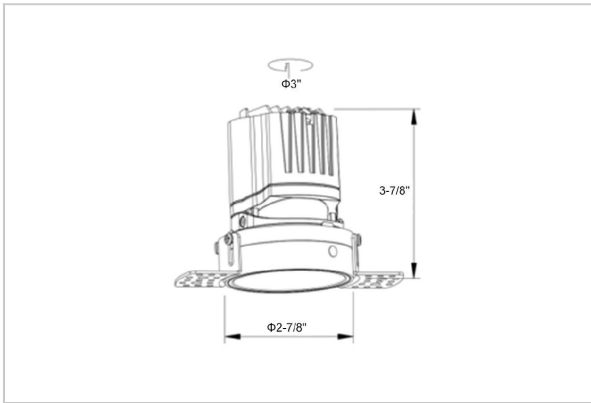

Lumos Down Lights

ITEM SKU#: 662187496115

Product Code : IK-RLUMOSDL-8W-27K-WH-90C-60D

Voltage	100 - 277 V AC, 50-60 Hz
Lumen Output	662.09lm
Power	8W
Efficacy	140lm/w
CCT	2700K
CRI	>90
Beam Angle	60°
Light Distribution	Wide flood
LED Light Source	Osram SOLERIQ S 19
Start Time	Instant
Driver	Stand Alone (included)
Operating Position	Non - Swiveling Type
Dimming	On-Off / Triac / 0-10 V
Construction	Round
Mounting Type	Recessed
Heads	Single Head
Body Material	Aluminium Die cast
Finish	White
Height	3-7/8"
Diameter	4-1/2"
Cut Out	3"
Optics	Darklight Technology Black, Silver
Application Area	Guest Room, Corridor, Restaurant, Meeting Room Club, Hall, Hotel Entrance

Beam Spread (Options)

Spot	15°	Medium	24°	Flood	38°	Wide Flood	60°
ft	Ø	ft	Ø	ft	Ø	ft	Ø
3.0	0.72	3.0	1.41	3.0	2.03	3.0	3.15
9.0	2.15	9.0	4.22	9.0	6.09	9.0	9.45
15.0	3.58	15.0	7.04	15.0	10.15	15.0	15.75

Circular in design, this LED downlight is made up of aluminum die cast with high quality powder coated luminaire housing and optimum heat sink. Available in multiple wattages and beam angle, the luminaire renders greater flexibility in its application for store lighting. Moreover, the specular darklight reflector in this store light allows outstanding visual comfort to the visitors.