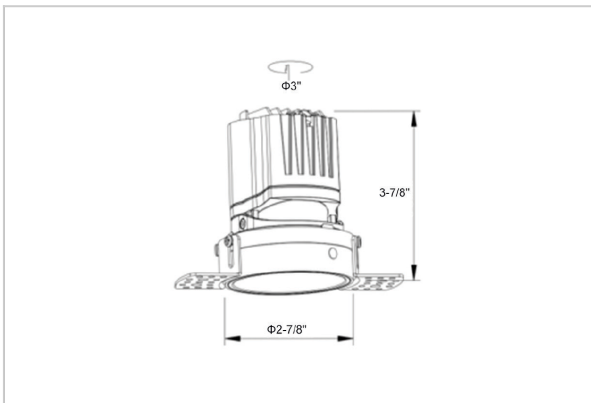

Lumos Down Lights

ITEM SKU#: 662187496108

Product Code : IK-RLUMOSDL-8W-40K-WH-90C-38D

Voltage	100 - 277 V AC, 50-60 Hz
Lumen Output	753.55lm
Power	8W
Efficacy	140lm/w
CCT	4000K
CRI	>90
Beam Angle	38°
Light Distribution	Flood
LED Light Source	Osram SOLERIQ S 19
Start Time	Instant
Driver	Stand Alone (included)
Operating Position	Non - Swiveling Type
Dimming	On-Off / Triac / 0-10 V
Construction	Round
Mounting Type	Recessed
Heads	Single Head
Body Material	Aluminium Die cast
Finish	White
Height	3-7/8"
Diameter	4-1/2"
Cut Out	3"
Optics	Darklight Technology Black, Silver
Application Area	Guest Room, Corridor, Restaurant, Meeting Room Club, Hall, Hotel Entrance

Beam Spread (Options)

Spot	15°	Medium	24°	Flood	38°	Wide Flood	60°
ft	Ø	ft	Ø	ft	Ø	ft	Ø
3.0	0.72	3.0	1.41	3.0	2.03	3.0	3.15
9.0	2.15	9.0	4.22	9.0	6.09	9.0	9.45
15.0	3.58	15.0	7.04	15.0	10.15	15.0	15.75

Circular in design, this LED downlight is made up of aluminum die cast with high quality powder coated luminaire housing and optimum heat sink. Available in multiple wattages and beam angle, the luminaire renders greater flexibility in its application for store lighting. Moreover, the specular darklight reflector in this store light allows outstanding visual comfort to the visitors.