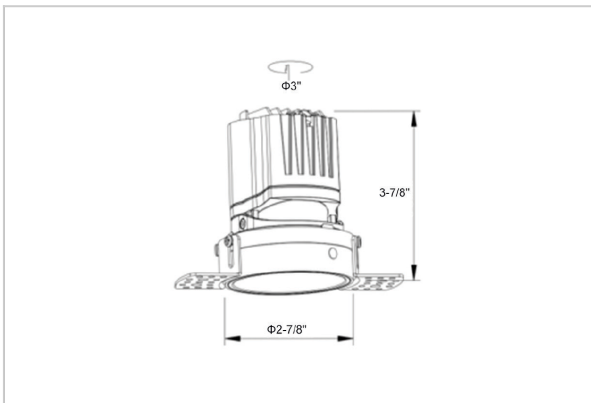

Lumos Down Lights

ITEM SKU#: 662187496108

Product Code : IK-RLUMOSDL-8W-40K-WH-90C-38D

Voltage	100 - 277 V AC, 50-60 Hz
Lumen Output	753.55lm
Power	8W
Efficacy	140lm/w
CCT	4000K
CRI	>90
Beam Angle	38°
Light Distribution	Flood
LED Light Source	Osram SOLERIQ S 19
Start Time	Instant
Driver	Stand Alone (included)
Operating Position	Non - Swiveling Type
Dimming	On-Off / Triac / 0-10 V
Construction	Round
Mounting Type	Recessed
Heads	Single Head
Body Material	Aluminium Die cast
Finish	White
Height	3-7/8"
Diameter	4-1/2"
Cut Out	3"
Optics	Darklight Technology Black, Silver
Application Area	Guest Room, Corridor, Restaurant, Meeting Room Club, Hall, Hotel Entrance

Beam Spread (Options)

Spot	15°	Medium	24°	Flood	38°	Wide Flood	60°
ft	Ø	ft	Ø	ft	Ø	ft	Ø
3.0	0.72	3.0	1.41	3.0	2.03	3.0	3.15
9.0	2.15	9.0	4.22	9.0	6.09	9.0	9.45
15.0	3.58	15.0	7.04	15.0	10.15	15.0	15.75

Circular in design, this LED downlight is made up of aluminum die cast with high quality powder coated luminaire housing and optimum heat sink. Available in multiple wattages and beam angle, the luminaire renders greater flexibility in its application for store lighting. Moreover, the specular darklight reflector in this store light allows outstanding visual comfort to the visitors.

Technical Data

[IES File Link](#) ↓

[Installation Instructions Link](#) ↓