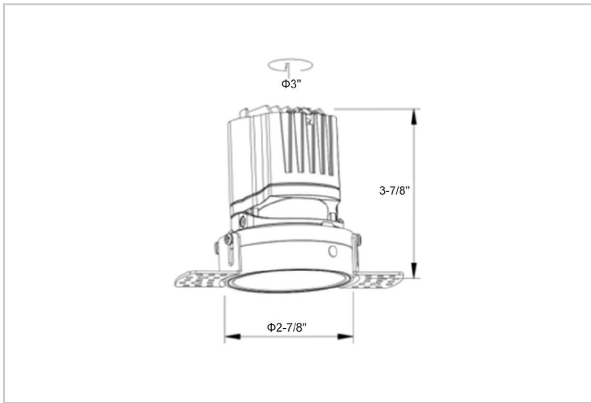

Lumos Down Lights

ITEM SKU#: 662187496061

Product Code : IK-RLUMOSDL-8W-40K-WH-90C-24D

Voltage	100 - 277 V AC, 50-60 Hz
Lumen Output	746.94lm
Power	8W
Efficacy	140lm/w
CCT	4000K
CRI	>90
Beam Angle	24°
Light Distribution	Medium
LED Light Source	Osram SOLERIQ S 19
Start Time	Instant
Driver	Stand Alone (included)
Operating Position	Non - Swiveling Type
Dimming	On-Off / Triac / 0-10 V
Construction	Round
Mounting Type	Recessed
Heads	Single Head
Body Material	Aluminium Die cast
Finish	White
Height	3-7/8"
Diameter	4-1/2"
Cut Out	3"
Optics	Darklight Technology Black, Silver
Application Area	Guest Room, Corridor, Restaurant, Meeting Room Club, Hall, Hotel Entrance

Beam Spread (Options)

Spot	15°	Medium	24°	Flood	38°	Wide Flood	60°
ft	Ø	ft	Ø	ft	Ø	ft	Ø
3.0	0.72	3.0	1.41	3.0	2.03	3.0	3.15
9.0	2.15	9.0	4.22	9.0	6.09	9.0	9.45
15.0	3.58	15.0	7.04	15.0	10.15	15.0	15.75

Circular in design, this LED downlight is made up of aluminum die cast with high quality powder coated luminaire housing and optimum heat sink. Available in multiple wattages and beam angle, the luminaire renders greater flexibility in its application for store lighting. Moreover, the specular darklight reflector in this store light allows outstanding visual comfort to the visitors.