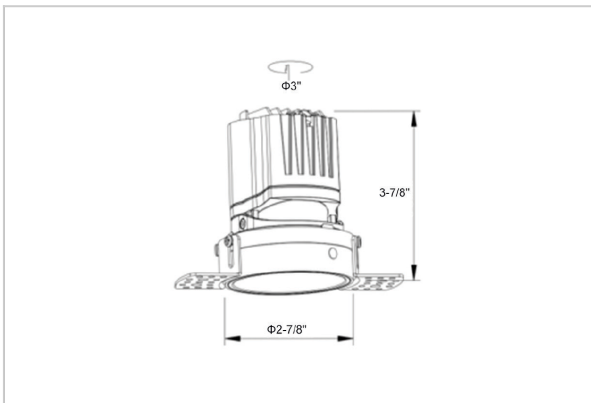

## Product Code : IK-RLUMOSDL-8W-35K-WH-90C-24D

|                    |   |
|--------------------|---|
| Voltage            | 100 - 277 V AC, 50-60 Hz  |
| Lumen Output       | 711.37lm  |
| Power              | 8W  |
| Efficacy           | 140lm/w   |
| CCT                | 3500K   |
| CRI                | >90   |
| Beam Angle         | 24°   |
| Light Distribution | Medium  |
| LED Light Source   | Osram SOLERIQ S 19  |
| Start Time         | Instant   |
| Driver             | Stand Alone (included)  |
| Operating Position | Non - Swiveling Type  |
| Dimming            | On-Off / Triac / 0-10 V   |
| Construction       | Round   |
| Mounting Type      | Recessed  |
| Heads              | Single Head   |
| Body Material      | Aluminium Die cast  |
| Finish             | White   |
| Height             | 3-7/8"  |
| Diameter           | 4-1/2"  |
| Cut Out            | 3"  |
| Optics             | Darklight Technology Black, Silver  |
| Application Area   | Guest Room, Corridor, Restaurant, Meeting Room Club, Hall, Hotel Entrance |

### Beam Spread (Options)

| Spot | 15°  | Medium | 24°  | Flood | 38°   | Wide Flood | 60°   |
|------|------|--------|------|-------|-------|------------|-------|
| ft   | Ø    | ft     | Ø    | ft    | Ø     | ft         | Ø     |
| 3.0  | 0.72 | 3.0    | 1.41 | 3.0   | 2.03  | 3.0        | 3.15  |
| 9.0  | 2.15 | 9.0    | 4.22 | 9.0   | 6.09  | 9.0        | 9.45  |
| 15.0 | 3.58 | 15.0   | 7.04 | 15.0  | 10.15 | 15.0       | 15.75 |

Circular in design, this LED downlight is made up of aluminum die cast with high quality powder coated luminaire housing and optimum heat sink. Available in multiple wattages and beam angle, the luminaire renders greater flexibility in its application for store lighting. Moreover, the specular darklight reflector in this store light allows outstanding visual comfort to the visitors.