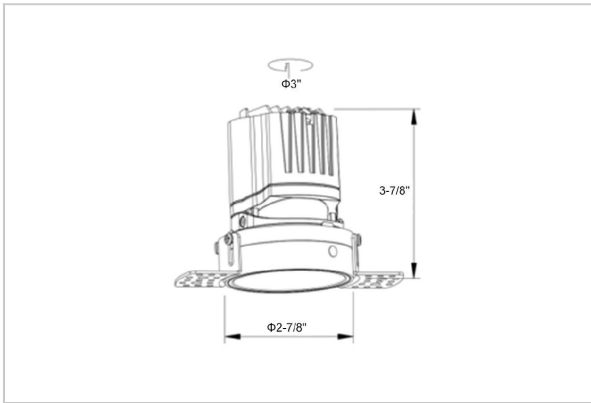

Lumos Down Lights

ITEM SKU#: 662187496054

Product Code : IK-RLUMOSDL-8W-35K-WH-90C-24D

Voltage	100 - 277 V AC, 50-60 Hz
Lumen Output	711.37lm
Power	8W
Efficacy	140lm/w
CCT	3500K
CRI	>90
Beam Angle	24°
Light Distribution	Medium
LED Light Source	Osram SOLERIQ S 19
Start Time	Instant
Driver	Stand Alone (included)
Operating Position	Non - Swiveling Type
Dimming	On-Off / Triac / 0-10 V
Construction	Round
Mounting Type	Recessed
Heads	Single Head
Body Material	Aluminium Die cast
Finish	White
Height	3-7/8"
Diameter	4-1/2"
Cut Out	3"
Optics	Darklight Technology Black, Silver
Application Area	Guest Room, Corridor, Restaurant, Meeting Room Club, Hall, Hotel Entrance

Beam Spread (Options)

Spot	15°	Medium	24°	Flood	38°	Wide Flood	60°
ft	Ø	ft	Ø	ft	Ø	ft	Ø
3.0	0.72	3.0	1.41	3.0	2.03	3.0	3.15
9.0	2.15	9.0	4.22	9.0	6.09	9.0	9.45
15.0	3.58	15.0	7.04	15.0	10.15	15.0	15.75

Circular in design, this LED downlight is made up of aluminum die cast with high quality powder coated luminaire housing and optimum heat sink. Available in multiple wattages and beam angle, the luminaire renders greater flexibility in its application for store lighting. Moreover, the specular darklight reflector in this store light allows outstanding visual comfort to the visitors.