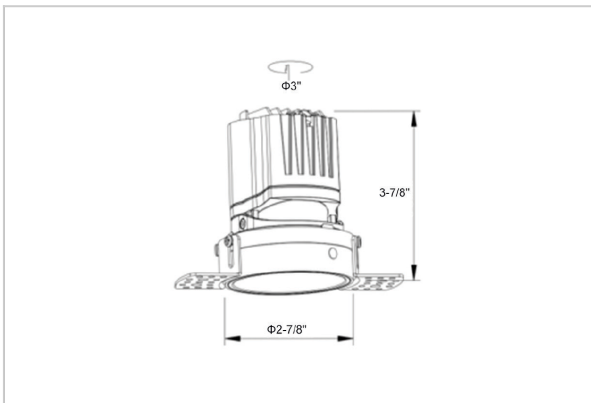

## Product Code : IK-RLUMOSDL-8W-27K-WH-90C-24D

Voltage	100 - 277 V AC, 50-60 Hz
Lumen Output	645.23lm
Power	8W
Efficacy	140lm/w
CCT	2700K
CRI	>90
Beam Angle	24°
Light Distribution	Medium
LED Light Source	Osram SOLERIQ S 19
Start Time	Instant
Driver	Stand Alone (included)
Operating Position	Non - Swiveling Type
Dimming	On-Off / Triac / 0-10 V
Construction	Round
Mounting Type	Recessed
Heads	Single Head
Body Material	Aluminium Die cast
Finish	White
Height	3-7/8"
Diameter	4-1/2"
Cut Out	3"
Optics	Darklight Technology Black, Silver
Application Area	Guest Room, Corridor, Restaurant, Meeting Room Club, Hall, Hotel Entrance

### Beam Spread (Options)

Spot	15°	Medium	24°	Flood	38°	Wide Flood	60°
ft	Ø	ft	Ø	ft	Ø	ft	Ø
3.0	0.72	3.0	1.41	3.0	2.03	3.0	3.15
9.0	2.15	9.0	4.22	9.0	6.09	9.0	9.45
15.0	3.58	15.0	7.04	15.0	10.15	15.0	15.75

Circular in design, this LED downlight is made up of aluminum die cast with high quality powder coated luminaire housing and optimum heat sink. Available in multiple wattages and beam angle, the luminaire renders greater flexibility in its application for store lighting. Moreover, the specular darklight reflector in this store light allows outstanding visual comfort to the visitors.