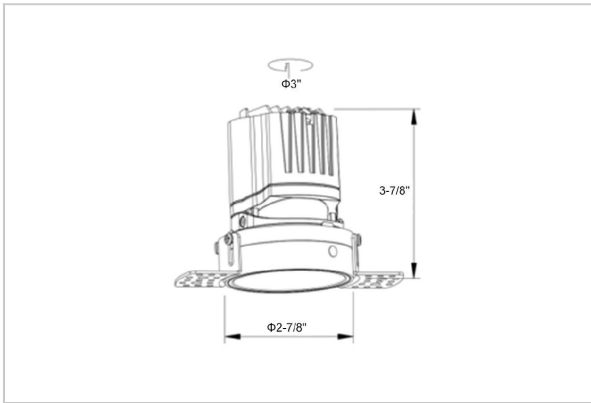

Lumos Down Lights

ITEM SKU#: 662187496016

Product Code : IK-RLUMOSDL-8W-40K-WH-90C-15D

| | |
|--------------------|---|
| Voltage | 100 - 277 V AC, 50-60 Hz |
| Lumen Output | 802.73lm |
| Power | 8W |
| Efficacy | 140lm/w |
| CCT | 4000K |
| CRI | >90 |
| Beam Angle | 15° |
| Light Distribution | Spot |
| LED Light Source | Osram SOLERIQ S 19 |
| Start Time | Instant |
| Driver | Stand Alone (included) |
| Operating Position | Non - Swiveling Type |
| Dimming | On-Off / Triac / 0-10 V |
| Construction | Round |
| Mounting Type | Recessed |
| Heads | Single Head |
| Body Material | Aluminium Die cast |
| Finish | White |
| Height | 3-7/8" |
| Diameter | 4-1/2" |
| Cut Out | 3" |
| Optics | Darklight Technology Black, Silver |
| Application Area | Guest Room, Corridor, Restaurant, Meeting Room Club, Hall, Hotel Entrance |

Beam Spread (Options)

| Spot 15° | | Medium 24° | | Flood 38° | | Wide Flood 60° | |
|----------|------|------------|------|-----------|-------|----------------|-------|
| ft | Ø | ft | Ø | ft | Ø | ft | Ø |
| 3.0 | 0.72 | 3.0 | 1.41 | 3.0 | 2.03 | 3.0 | 3.15 |
| 9.0 | 2.15 | 9.0 | 4.22 | 9.0 | 6.09 | 9.0 | 9.45 |
| 15.0 | 3.58 | 15.0 | 7.04 | 15.0 | 10.15 | 15.0 | 15.75 |

Circular in design, this LED downlight is made up of aluminum die cast with high quality powder coated luminaire housing and optimum heat sink. Available in multiple wattages and beam angle, the luminaire renders greater flexibility in its application for store lighting. Moreover, the specular darklight reflector in this store light allows outstanding visual comfort to the visitors.