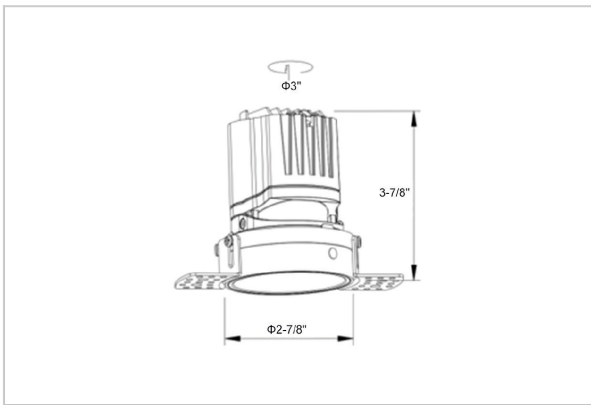

## Product Code : IK-RLUMOSDL-8W-35K-WH-90C-15D

Voltage	100 - 277 V AC, 50-60 Hz
Lumen Output	764.5lm
Power	8W
Efficacy	140lm/w
CCT	3500K
CRI	>90
Beam Angle	15°
Light Distribution	Spot
LED Light Source	Osram SOLERIQ S 19
Start Time	Instant
Driver	Stand Alone (included)
Operating Position	Non - Swiveling Type
Dimming	On-Off / Triac / 0-10 V
Construction	Round
Mounting Type	Recessed
Heads	Single Head
Body Material	Aluminium Die cast
Finish	White
Height	3-7/8"
Diameter	4-1/2"
Cut Out	3"
Optics	Darklight Technology Black, Silver
Application Area	Guest Room, Corridor, Restaurant, Meeting Room Club, Hall, Hotel Entrance

### Beam Spread (Options)

Spot 15°		Medium 24°		Flood 38°		Wide Flood 60°	
ft	Ø	ft	Ø	ft	Ø	ft	Ø
3.0	0.72	3.0	1.41	3.0	2.03	3.0	3.15
9.0	2.15	9.0	4.22	9.0	6.09	9.0	9.45
15.0	3.58	15.0	7.04	15.0	10.15	15.0	15.75

Circular in design, this LED downlight is made up of aluminum die cast with high quality powder coated luminaire housing and optimum heat sink. Available in multiple wattages and beam angle, the luminaire renders greater flexibility in its application for store lighting. Moreover, the specular darklight reflector in this store light allows outstanding visual comfort to the visitors.