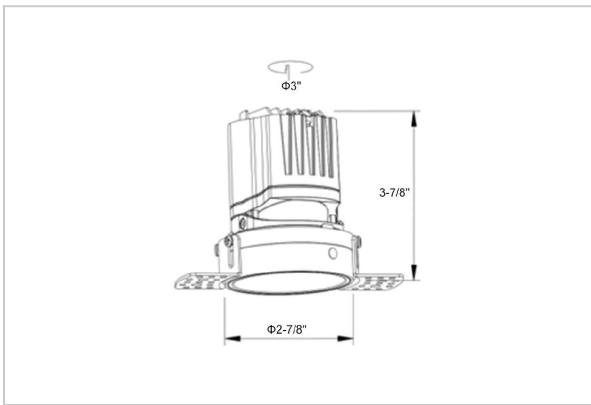

Lumos Down Lights

ITEM SKU#: 662187495996

Product Code : IK-RLUMOSDL-8W-30K-WH-90C-15D

Voltage	100 - 277 V AC, 50-60 Hz
Lumen Output	728.1lm
Power	8W
Efficacy	140lm/w
CCT	3000K
CRI	>90
Beam Angle	15°
Light Distribution	Spot
LED Light Source	Osram SOLERIQ S 19
Start Time	Instant
Driver	Stand Alone (included)
Operating Position	Non - Swiveling Type
Dimming	On-Off / Triac / 0-10 V
Construction	Round
Mounting Type	Recessed
Heads	Single Head
Body Material	Aluminium Die cast
Finish	White
Height	3-7/8"
Diameter	4-1/2"
Cut Out	3"
Optics	Darklight Technology Black, Silver
Application Area	Guest Room, Corridor, Restaurant, Meeting Room Club, Hall, Hotel Entrance

Beam Spread (Options)

Spot 15°		Medium 24°		Flood 38°		Wide Flood 60°	
ft	Ø	ft	Ø	ft	Ø	ft	Ø
3.0	0.72	3.0	1.41	3.0	2.03	3.0	3.15
9.0	2.15	9.0	4.22	9.0	6.09	9.0	9.45
15.0	3.58	15.0	7.04	15.0	10.15	15.0	15.75

Circular in design, this LED downlight is made up of aluminum die cast with high quality powder coated luminaire housing and optimum heat sink. Available in multiple wattages and beam angle, the luminaire renders greater flexibility in its application for store lighting. Moreover, the specular darklight reflector in this store light allows outstanding visual comfort to the visitors.