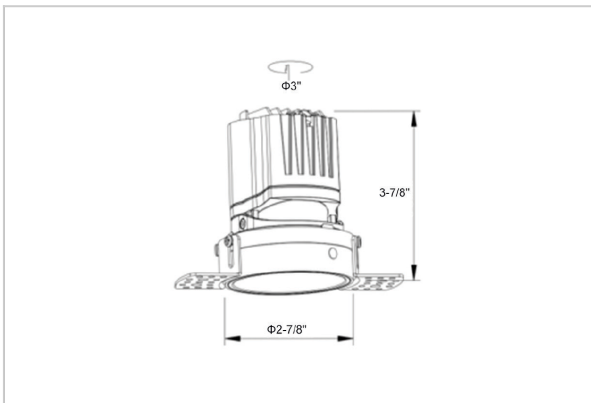

## Product Code : IK-RLUMOSDL-8W-30K-WH-90C-15D

Voltage	100 - 277 V AC, 50-60 Hz
Lumen Output	728.1lm
Power	8W
Efficacy	140lm/w
CCT	3000K
CRI	>90
Beam Angle	15°
Light Distribution	Spot
LED Light Source	Osram SOLERIQ S 19
Start Time	Instant
Driver	Stand Alone (included)
Operating Position	Non - Swiveling Type
Dimming	On-Off / Triac / 0-10 V
Construction	Round
Mounting Type	Recessed
Heads	Single Head
Body Material	Aluminium Die cast
Finish	White
Height	3-7/8"
Diameter	4-1/2"
Cut Out	3"
Optics	Darklight Technology Black, Silver
Application Area	Guest Room, Corridor, Restaurant, Meeting Room Club, Hall, Hotel Entrance

### Beam Spread (Options)

Spot 15°		Medium 24°		Flood 38°		Wide Flood 60°	
ft	Ø	ft	Ø	ft	Ø	ft	Ø
3.0	0.72	3.0	1.41	3.0	2.03	3.0	3.15
9.0	2.15	9.0	4.22	9.0	6.09	9.0	9.45
15.0	3.58	15.0	7.04	15.0	10.15	15.0	15.75

Circular in design, this LED downlight is made up of aluminum die cast with high quality powder coated luminaire housing and optimum heat sink. Available in multiple wattages and beam angle, the luminaire renders greater flexibility in its application for store lighting. Moreover, the specular darklight reflector in this store light allows outstanding visual comfort to the visitors.