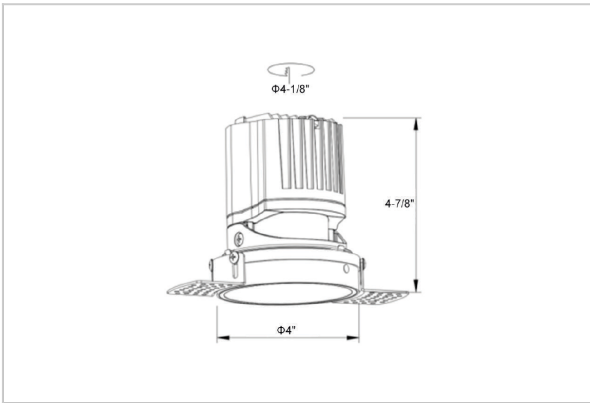

Lumos Down Lights

ITEM SKU#: 662187495972

Product Code : IK-RLUMOSDL-15W-40K-BL-90C-60D

Voltage	100 - 277 V AC, 50-60 Hz
Lumen Output	1423.43lm
Power	15W
Efficacy	140lm/w
CCT	4000K
CRI	>90
Beam Angle	60°
Light Distribution	Wide flood
LED Light Source	Osram SOLERIQ S 19
Start Time	Instant
Driver	Stand Alone (included)
Operating Position	Non - Swiveling Type
Dimming	On-Off / Triac / 0-10 V
Construction	Round
Mounting Type	Recessed
Heads	Single Head
Body Material	Aluminium Die cast
Finish	Black
Height	4-7/8"
Diameter	4-1/2"
Cut Out	4-1/8"
Optics	Darklight Technology Black, Silver
Application Area	Guest Room, Corridor, Restaurant, Meeting Room Club, Hall, Hotel Entrance

Beam Spread (Options)

Spot	15°	Medium	24°	Flood	38°	Wide Flood	60°
ft	Ø	ft	Ø	ft	Ø	ft	Ø
3.0	0.72	3.0	1.41	3.0	2.03	3.0	3.15
9.0	2.15	9.0	4.22	9.0	6.09	9.0	9.45
15.0	3.58	15.0	7.04	15.0	10.15	15.0	15.75

Circular in design, this LED downlight is made up of aluminum die cast with high quality powder coated luminaire housing and optimum heat sink. Available in multiple wattages and beam angle, the luminaire renders greater flexibility in its application for store lighting. Moreover, the specular darklight reflector in this store light allows outstanding visual comfort to the visitors.