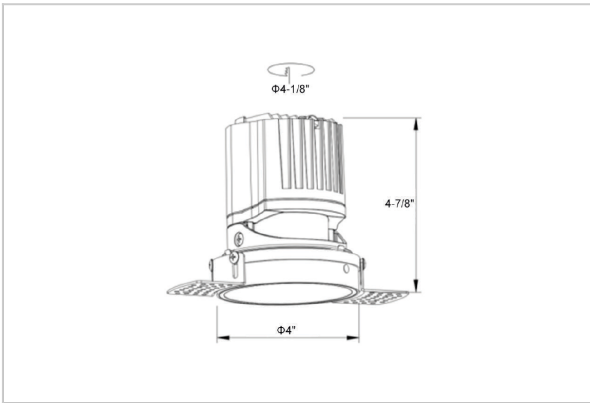

Lumos Down Lights

ITEM SKU#: 662187495965

Product Code : IK-RLUMOSDL-15W-35K-BL-90C-60D

| | |
|--------------------|---|
| Voltage | 100 - 277 V AC, 50-60 Hz |
| Lumen Output | 1355.65lm |
| Power | 15W |
| Efficacy | 140lm/w |
| CCT | 3500K |
| CRI | >90 |
| Beam Angle | 60° |
| Light Distribution | Wide flood |
| LED Light Source | Osram SOLERIQ S 19 |
| Start Time | Instant |
| Driver | Stand Alone (included) |
| Operating Position | Non - Swiveling Type |
| Dimming | On-Off / Triac / 0-10 V |
| Construction | Round |
| Mounting Type | Recessed |
| Heads | Single Head |
| Body Material | Aluminium Die cast |
| Finish | Black |
| Height | 4-7/8" |
| Diameter | 4-1/2" |
| Cut Out | 4-1/8" |
| Optics | Darklight Technology Black, Silver |
| Application Area | Guest Room, Corridor, Restaurant, Meeting Room Club, Hall, Hotel Entrance |

Beam Spread (Options)

| Spot | 15° | Medium | 24° | Flood | 38° | Wide Flood | 60° |
|------|------|--------|------|-------|-------|------------|-------|
| ft | Ø | ft | Ø | ft | Ø | ft | Ø |
| 3.0 | 0.72 | 3.0 | 1.41 | 3.0 | 2.03 | 3.0 | 3.15 |
| 9.0 | 2.15 | 9.0 | 4.22 | 9.0 | 6.09 | 9.0 | 9.45 |
| 15.0 | 3.58 | 15.0 | 7.04 | 15.0 | 10.15 | 15.0 | 15.75 |

Circular in design, this LED downlight is made up of aluminum die cast with high quality powder coated luminaire housing and optimum heat sink. Available in multiple wattages and beam angle, the luminaire renders greater flexibility in its application for store lighting. Moreover, the specular darklight reflector in this store light allows outstanding visual comfort to the visitors.