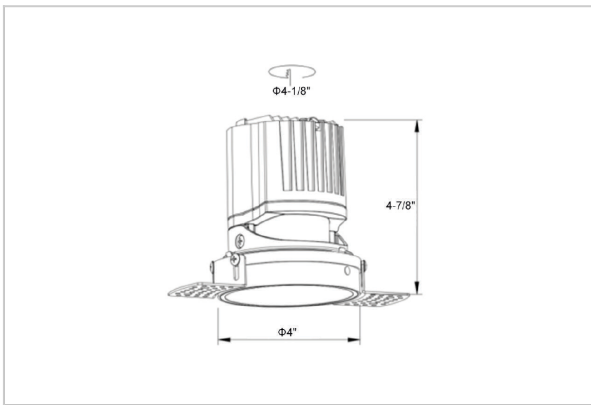

## Product Code : IK-RLUMOSDL-15W-35K-BL-90C-60D

Voltage	100 - 277 V AC, 50-60 Hz
Lumen Output	1355.65lm
Power	15W
Efficacy	140lm/w
CCT	3500K
CRI	>90
Beam Angle	60°
Light Distribution	Wide flood
LED Light Source	Osram SOLERIQ S 19
Start Time	Instant
Driver	Stand Alone (included)
Operating Position	Non - Swiveling Type
Dimming	On-Off / Triac / 0-10 V
Construction	Round
Mounting Type	Recessed
Heads	Single Head
Body Material	Aluminium Die cast
Finish	Black
Height	4-7/8"
Diameter	4-1/2"
Cut Out	4-1/8"
Optics	Darklight Technology Black, Silver
Application Area	Guest Room, Corridor, Restaurant, Meeting Room Club, Hall, Hotel Entrance

### Beam Spread (Options)

Spot	15°	Medium	24°	Flood	38°	Wide Flood	60°
ft	Ø	ft	Ø	ft	Ø	ft	Ø
3.0	0.72	3.0	1.41	3.0	2.03	3.0	3.15
9.0	2.15	9.0	4.22	9.0	6.09	9.0	9.45
15.0	3.58	15.0	7.04	15.0	10.15	15.0	15.75

Circular in design, this LED downlight is made up of aluminum die cast with high quality powder coated luminaire housing and optimum heat sink. Available in multiple wattages and beam angle, the luminaire renders greater flexibility in its application for store lighting. Moreover, the specular darklight reflector in this store light allows outstanding visual comfort to the visitors.