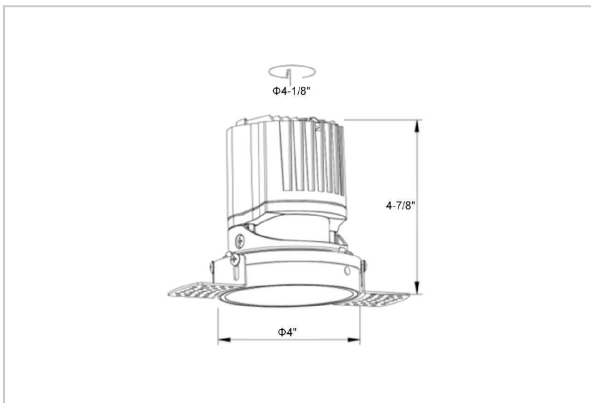

Lumos Down Lights

ITEM SKU#: 662187495941

Product Code : IK-RLUMOSDL-15W-27K-BL-90C-60D

Voltage	100 - 277 V AC, 50-60 Hz
Lumen Output	1229.61lm
Power	15W
Efficacy	140lm/w
CCT	2700K
CRI	>90
Beam Angle	60°
Light Distribution	Wide flood
LED Light Source	Osram SOLERIQ S 19
Start Time	Instant
Driver	Stand Alone (included)
Operating Position	Non - Swiveling Type
Dimming	On-Off / Triac / 0-10 V
Construction	Round
Mounting Type	Recessed
Heads	Single Head
Body Material	Aluminium Die cast
Finish	Black
Height	4-7/8"
Diameter	4-1/2"
Cut Out	4-1/8"
Optics	Darklight Technology Black, Silver
Application Area	Guest Room, Corridor, Restaurant, Meeting Room Club, Hall, Hotel Entrance

Beam Spread (Options)

Spot 15°		Medium 24°		Flood 38°		Wide Flood 60°	
ft	Ø	ft	Ø	ft	Ø	ft	Ø
3.0	0.72	3.0	1.41	3.0	2.03	3.0	3.15
9.0	2.15	9.0	4.22	9.0	6.09	9.0	9.45
15.0	3.58	15.0	7.04	15.0	10.15	15.0	15.75

Circular in design, this LED downlight is made up of aluminum die cast with high quality powder coated luminaire housing and optimum heat sink. Available in multiple wattages and beam angle, the luminaire renders greater flexibility in its application for store lighting. Moreover, the specular darklight reflector in this store light allows outstanding visual comfort to the visitors.