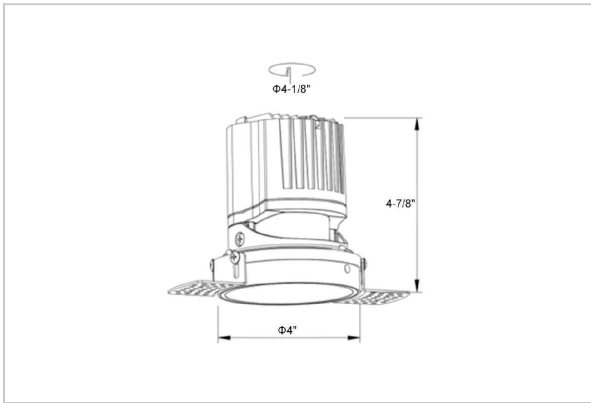

Lumos Down Lights

ITEM SKU#: 662187495934

Product Code : IK-RLUMOSDL-15W-40K-BL-90C-38D

Voltage	100 - 277 V AC, 50-60 Hz
Lumen Output	1416.38lm
Power	15W
Efficacy	140lm/w
CCT	4000K
CRI	>90
Beam Angle	38°
Light Distribution	Flood
LED Light Source	Osram SOLERIQ S 19
Start Time	Instant
Driver	Stand Alone (included)
Operating Position	Non - Swiveling Type
Dimming	On-Off / Triac / 0-10 V
Construction	Round
Mounting Type	Recessed
Heads	Single Head
Body Material	Aluminium Die cast
Finish	Black
Height	4-7/8"
Diameter	4-1/2"
Cut Out	4-1/8"
Optics	Darklight Technology Black, Silver
Application Area	Guest Room, Corridor, Restaurant, Meeting Room Club, Hall, Hotel Entrance

Beam Spread (Options)

Spot	15°	Medium	24°	Flood	38°	Wide Flood	60°
ft	Ø	ft	Ø	ft	Ø	ft	Ø
3.0	0.72	3.0	1.41	3.0	2.03	3.0	3.15
9.0	2.15	9.0	4.22	9.0	6.09	9.0	9.45
15.0	3.58	15.0	7.04	15.0	10.15	15.0	15.75

Circular in design, this LED downlight is made up of aluminum die cast with high quality powder coated luminaire housing and optimum heat sink. Available in multiple wattages and beam angle, the luminaire renders greater flexibility in its application for store lighting. Moreover, the specular darklight reflector in this store light allows outstanding visual comfort to the visitors.