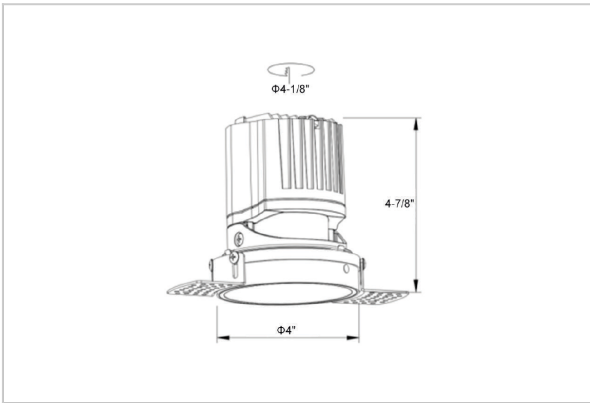

## Product Code : IK-RLUMOSDL-15W-40K-BL-90C-38D

Voltage	100 - 277 V AC, 50-60 Hz
Lumen Output	1416.38lm
Power	15W
Efficacy	140lm/w
CCT	4000K
CRI	>90
Beam Angle	38°
Light Distribution	Flood
LED Light Source	Osram SOLERIQ S 19
Start Time	Instant
Driver	Stand Alone (included)
Operating Position	Non - Swiveling Type
Dimming	On-Off / Triac / 0-10 V
Construction	Round
Mounting Type	Recessed
Heads	Single Head
Body Material	Aluminium Die cast
Finish	Black
Height	4-7/8"
Diameter	4-1/2"
Cut Out	4-1/8"
Optics	Darklight Technology Black, Silver
Application Area	Guest Room, Corridor, Restaurant, Meeting Room Club, Hall, Hotel Entrance

### Beam Spread (Options)

Spot 15°		Medium 24°		Flood 38°		Wide Flood 60°	
ft	Ø	ft	Ø	ft	Ø	ft	Ø
3.0	0.72	3.0	1.41	3.0	2.03	3.0	3.15
9.0	2.15	9.0	4.22	9.0	6.09	9.0	9.45
15.0	3.58	15.0	7.04	15.0	10.15	15.0	15.75

Circular in design, this LED downlight is made up of aluminum die cast with high quality powder coated luminaire housing and optimum heat sink. Available in multiple wattages and beam angle, the luminaire renders greater flexibility in its application for store lighting. Moreover, the specular darklight reflector in this store light allows outstanding visual comfort to the visitors.