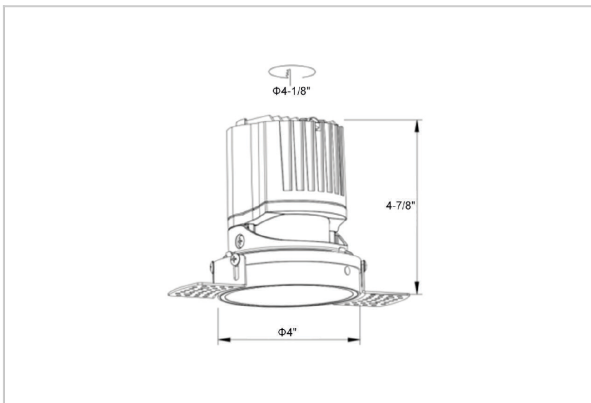

Lumos Down Lights

ITEM SKU#: 662187495927

Product Code : IK-RLUMOSDL-15W-35K-BL-90C-38D

Voltage	100 - 277 V AC, 50-60 Hz
Lumen Output	1348.93lm
Power	15W
Efficacy	140lm/w
CCT	3500K
CRI	>90
Beam Angle	38°
Light Distribution	Flood
LED Light Source	Osram SOLERIQ S 19
Start Time	Instant
Driver	Stand Alone (included)
Operating Position	Non - Swiveling Type
Dimming	On-Off / Triac / 0-10 V
Construction	Round
Mounting Type	Recessed
Heads	Single Head
Body Material	Aluminium Die cast
Finish	Black
Height	4-7/8"
Diameter	4-1/2"
Cut Out	4-1/8"
Optics	Darklight Technology Black, Silver
Application Area	Guest Room, Corridor, Restaurant, Meeting Room Club, Hall, Hotel Entrance

Beam Spread (Options)

Spot	15°	Medium	24°	Flood	38°	Wide Flood	60°
ft	Ø	ft	Ø	ft	Ø	ft	Ø
3.0	0.72	3.0	1.41	3.0	2.03	3.0	3.15
9.0	2.15	9.0	4.22	9.0	6.09	9.0	9.45
15.0	3.58	15.0	7.04	15.0	10.15	15.0	15.75

Circular in design, this LED downlight is made up of aluminum die cast with high quality powder coated luminaire housing and optimum heat sink. Available in multiple wattages and beam angle, the luminaire renders greater flexibility in its application for store lighting. Moreover, the specular darklight reflector in this store light allows outstanding visual comfort to the visitors.