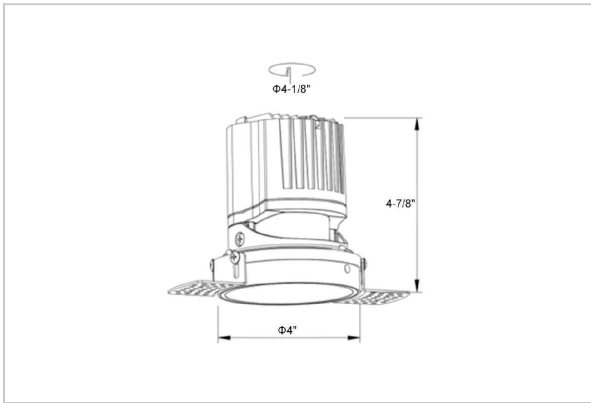

## Product Code : IK-RLUMOSDL-15W-35K-BL-90C-38D

Voltage	100 - 277 V AC, 50-60 Hz
Lumen Output	1348.93lm
Power	15W
Efficacy	140lm/w
CCT	3500K
CRI	>90
Beam Angle	38°
Light Distribution	Flood
LED Light Source	Osram SOLERIQ S 19
Start Time	Instant
Driver	Stand Alone (included)
Operating Position	Non - Swiveling Type
Dimming	On-Off / Triac / 0-10 V
Construction	Round
Mounting Type	Recessed
Heads	Single Head
Body Material	Aluminium Die cast
Finish	Black
Height	4-7/8"
Diameter	4-1/2"
Cut Out	4-1/8"
Optics	Darklight Technology Black, Silver
Application Area	Guest Room, Corridor, Restaurant, Meeting Room Club, Hall, Hotel Entrance

### Beam Spread (Options)

Spot	15°	Medium	24°	Flood	38°	Wide Flood	60°
ft	Ø	ft	Ø	ft	Ø	ft	Ø
3.0	0.72	3.0	1.41	3.0	2.03	3.0	3.15
9.0	2.15	9.0	4.22	9.0	6.09	9.0	9.45
15.0	3.58	15.0	7.04	15.0	10.15	15.0	15.75

Circular in design, this LED downlight is made up of aluminum die cast with high quality powder coated luminaire housing and optimum heat sink. Available in multiple wattages and beam angle, the luminaire renders greater flexibility in its application for store lighting. Moreover, the specular darklight reflector in this store light allows outstanding visual comfort to the visitors.