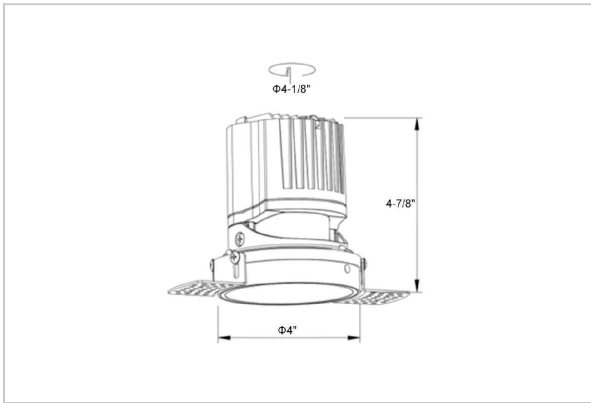

Lumos Down Lights

ITEM SKU#: 662187495910

Product Code : IK-RLUMOSDL-15W-30K-BL-90C-38D

Voltage	100 - 277 V AC, 50-60 Hz
Lumen Output	1284.7lm
Power	15W
Efficacy	140lm/w
CCT	3000K
CRI	>90
Beam Angle	38°
Light Distribution	Flood
LED Light Source	Osram SOLERIQ S 19
Start Time	Instant
Driver	Stand Alone (included)
Operating Position	Non - Swiveling Type
Dimming	On-Off / Triac / 0-10 V
Construction	Round
Mounting Type	Recessed
Heads	Single Head
Body Material	Aluminium Die cast
Finish	Black
Height	4-7/8"
Diameter	4-1/2"
Cut Out	4-1/8"
Optics	Darklight Technology Black, Silver
Application Area	Guest Room, Corridor, Restaurant, Meeting Room Club, Hall, Hotel Entrance

Beam Spread (Options)

Spot 15°		Medium 24°		Flood 38°		Wide Flood 60°	
ft	Ø	ft	Ø	ft	Ø	ft	Ø
3.0	0.72	3.0	1.41	3.0	2.03	3.0	3.15
9.0	2.15	9.0	4.22	9.0	6.09	9.0	9.45
15.0	3.58	15.0	7.04	15.0	10.15	15.0	15.75

Circular in design, this LED downlight is made up of aluminum die cast with high quality powder coated luminaire housing and optimum heat sink. Available in multiple wattages and beam angle, the luminaire renders greater flexibility in its application for store lighting. Moreover, the specular darklight reflector in this store light allows outstanding visual comfort to the visitors.