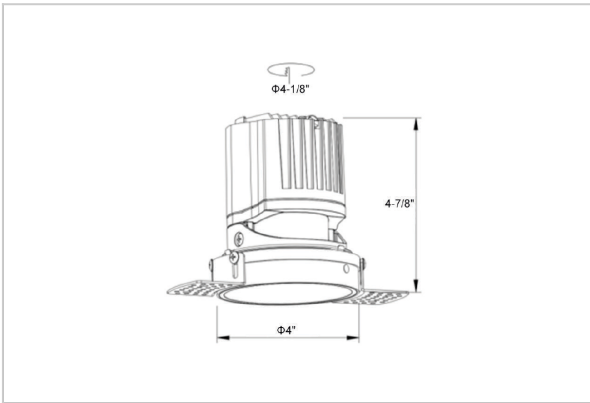

Lumos Down Lights

ITEM SKU#: 662187495910

Product Code : IK-RLUMOSDL-15W-30K-BL-90C-38D

Voltage	100 - 277 V AC, 50-60 Hz
Lumen Output	1284.7lm
Power	15W
Efficacy	140lm/w
CCT	3000K
CRI	>90
Beam Angle	38°
Light Distribution	Flood
LED Light Source	Osram SOLERIQ S 19
Start Time	Instant
Driver	Stand Alone (included)
Operating Position	Non - Swiveling Type
Dimming	On-Off / Triac / 0-10 V
Construction	Round
Mounting Type	Recessed
Heads	Single Head
Body Material	Aluminium Die cast
Finish	Black
Height	4-7/8"
Diameter	4-1/2"
Cut Out	4-1/8"
Optics	Darklight Technology Black, Silver
Application Area	Guest Room, Corridor, Restaurant, Meeting Room Club, Hall, Hotel Entrance

Beam Spread (Options)

Spot	15°	Medium	24°	Flood	38°	Wide Flood	60°
ft	Ø	ft	Ø	ft	Ø	ft	Ø
3.0	0.72	3.0	1.41	3.0	2.03	3.0	3.15
9.0	2.15	9.0	4.22	9.0	6.09	9.0	9.45
15.0	3.58	15.0	7.04	15.0	10.15	15.0	15.75

Circular in design, this LED downlight is made up of aluminum die cast with high quality powder coated luminaire housing and optimum heat sink. Available in multiple wattages and beam angle, the luminaire renders greater flexibility in its application for store lighting. Moreover, the specular darklight reflector in this store light allows outstanding visual comfort to the visitors.