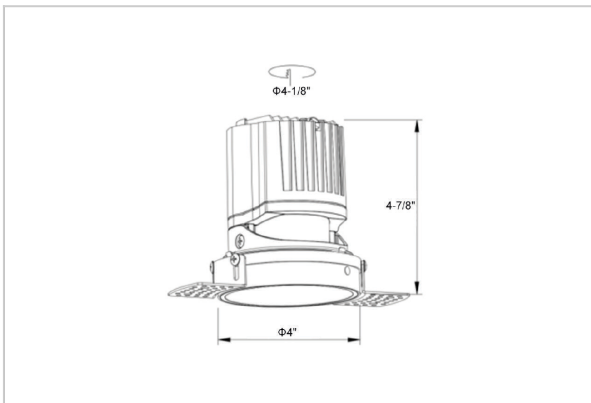

## Product Code : IK-RLUMOSDL-15W-30K-BL-90C-38D

Voltage	100 - 277 V AC, 50-60 Hz
Lumen Output	1284.7lm
Power	15W
Efficacy	140lm/w
CCT	3000K
CRI	>90
Beam Angle	38°
Light Distribution	Flood
LED Light Source	Osram SOLERIQ S 19
Start Time	Instant
Driver	Stand Alone (included)
Operating Position	Non - Swiveling Type
Dimming	On-Off / Triac / 0-10 V
Construction	Round
Mounting Type	Recessed
Heads	Single Head
Body Material	Aluminium Die cast
Finish	Black
Height	4-7/8"
Diameter	4-1/2"
Cut Out	4-1/8"
Optics	Darklight Technology Black, Silver
Application Area	Guest Room, Corridor, Restaurant, Meeting Room Club, Hall, Hotel Entrance

### Beam Spread (Options)

Spot 15°		Medium 24°		Flood 38°		Wide Flood 60°	
ft	Ø	ft	Ø	ft	Ø	ft	Ø
3.0	0.72	3.0	1.41	3.0	2.03	3.0	3.15
9.0	2.15	9.0	4.22	9.0	6.09	9.0	9.45
15.0	3.58	15.0	7.04	15.0	10.15	15.0	15.75

Circular in design, this LED downlight is made up of aluminum die cast with high quality powder coated luminaire housing and optimum heat sink. Available in multiple wattages and beam angle, the luminaire renders greater flexibility in its application for store lighting. Moreover, the specular darklight reflector in this store light allows outstanding visual comfort to the visitors.