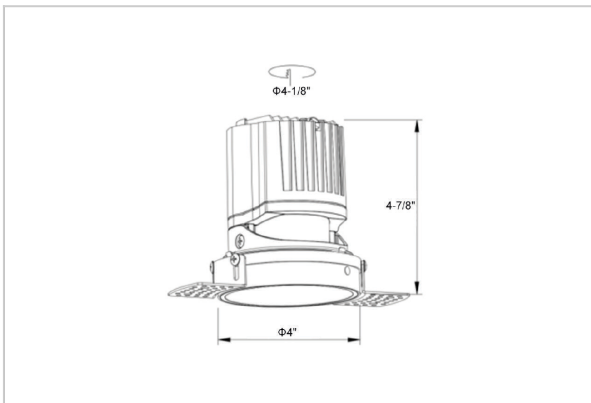

Lumos Down Lights

ITEM SKU#: 662187495873

Product Code : IK-RLUMOSDL-15W-40K-BL-90C-24D

| | |
|--------------------|---|
| Voltage | 100 - 277 V AC, 50-60 Hz |
| Lumen Output | 1479lm |
| Power | 15W |
| Efficacy | 140lm/w |
| CCT | 4000K |
| CRI | >90 |
| Beam Angle | 24° |
| Light Distribution | Medium |
| LED Light Source | Osram SOLERIQ S 19 |
| Start Time | Instant |
| Driver | Stand Alone (included) |
| Operating Position | Non - Swiveling Type |
| Dimming | On-Off / Triac / 0-10 V |
| Construction | Round |
| Mounting Type | Recessed |
| Heads | Single Head |
| Body Material | Aluminium Die cast |
| Finish | Black |
| Height | 4-7/8" |
| Diameter | 4-1/2" |
| Cut Out | 4-1/8" |
| Optics | Darklight Technology Black, Silver |
| Application Area | Guest Room, Corridor, Restaurant, Meeting Room Club, Hall, Hotel Entrance |

Beam Spread (Options)

| Spot | 15° | Medium | 24° | Flood | 38° | Wide Flood | 60° |
|------|------|--------|------|-------|-------|------------|-------|
| ft | Ø | ft | Ø | ft | Ø | ft | Ø |
| 3.0 | 0.72 | 3.0 | 1.41 | 3.0 | 2.03 | 3.0 | 3.15 |
| 9.0 | 2.15 | 9.0 | 4.22 | 9.0 | 6.09 | 9.0 | 9.45 |
| 15.0 | 3.58 | 15.0 | 7.04 | 15.0 | 10.15 | 15.0 | 15.75 |

Circular in design, this LED downlight is made up of aluminum die cast with high quality powder coated luminaire housing and optimum heat sink. Available in multiple wattages and beam angle, the luminaire renders greater flexibility in its application for store lighting. Moreover, the specular darklight reflector in this store light allows outstanding visual comfort to the visitors.