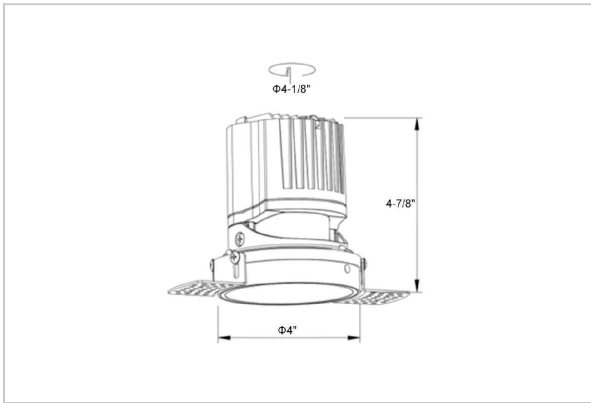

Lumos Down Lights

ITEM SKU#: 662187495866

Product Code : IK-RLUMOSDL-15W-35K-BL-90C-24D

Voltage	100 - 277 V AC, 50-60 Hz
Lumen Output	1408.57lm
Power	15W
Efficacy	140lm/w
CCT	3500K
CRI	>90
Beam Angle	24°
Light Distribution	Medium
LED Light Source	Osram SOLERIQ S 19
Start Time	Instant
Driver	Stand Alone (included)
Operating Position	Non - Swiveling Type
Dimming	On-Off / Triac / 0-10 V
Construction	Round
Mounting Type	Recessed
Heads	Single Head
Body Material	Aluminium Die cast
Finish	Black
Height	4-7/8"
Diameter	4-1/2"
Cut Out	4-1/8"
Optics	Darklight Technology Black, Silver
Application Area	Guest Room, Corridor, Restaurant, Meeting Room Club, Hall, Hotel Entrance

Beam Spread (Options)

Spot 15°		Medium 24°		Flood 38°		Wide Flood 60°	
ft	Ø	ft	Ø	ft	Ø	ft	Ø
3.0	0.72	3.0	1.41	3.0	2.03	3.0	3.15
9.0	2.15	9.0	4.22	9.0	6.09	9.0	9.45
15.0	3.58	15.0	7.04	15.0	10.15	15.0	15.75

Circular in design, this LED downlight is made up of aluminum die cast with high quality powder coated luminaire housing and optimum heat sink. Available in multiple wattages and beam angle, the luminaire renders greater flexibility in its application for store lighting. Moreover, the specular darklight reflector in this store light allows outstanding visual comfort to the visitors.