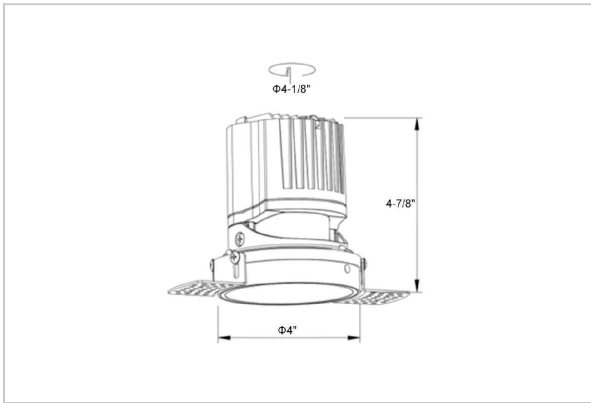

Lumos Down Lights

ITEM SKU#: 662187495866

Product Code : IK-RLUMOSDL-15W-35K-BL-90C-24D

Voltage	100 - 277 V AC, 50-60 Hz
Lumen Output	1408.57lm
Power	15W
Efficacy	140lm/w
CCT	3500K
CRI	>90
Beam Angle	24°
Light Distribution	Medium
LED Light Source	Osram SOLERIQ S 19
Start Time	Instant
Driver	Stand Alone (included)
Operating Position	Non - Swiveling Type
Dimming	On-Off / Triac / 0-10 V
Construction	Round
Mounting Type	Recessed
Heads	Single Head
Body Material	Aluminium Die cast
Finish	Black
Height	4-7/8"
Diameter	4-1/2"
Cut Out	4-1/8"
Optics	Darklight Technology Black, Silver
Application Area	Guest Room, Corridor, Restaurant, Meeting Room Club, Hall, Hotel Entrance

Beam Spread (Options)

Spot 15°		Medium 24°		Flood 38°		Wide Flood 60°	
ft	Ø	ft	Ø	ft	Ø	ft	Ø
3.0	0.72	3.0	1.41	3.0	2.03	3.0	3.15
9.0	2.15	9.0	4.22	9.0	6.09	9.0	9.45
15.0	3.58	15.0	7.04	15.0	10.15	15.0	15.75

Circular in design, this LED downlight is made up of aluminum die cast with high quality powder coated luminaire housing and optimum heat sink. Available in multiple wattages and beam angle, the luminaire renders greater flexibility in its application for store lighting. Moreover, the specular darklight reflector in this store light allows outstanding visual comfort to the visitors.

Technical Data

[IES File Link](#) ↓

[Installation Instructions Link](#) ↓