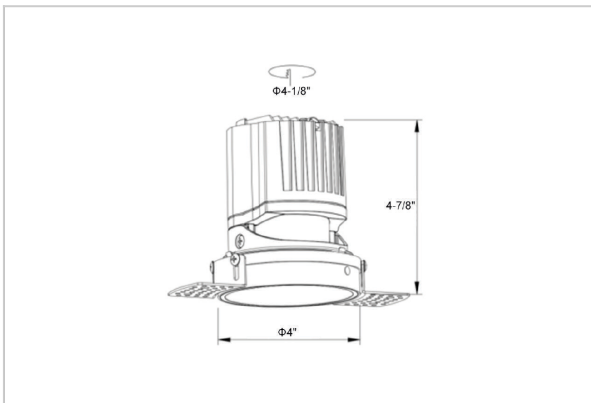

## Product Code : IK-RLUMOSDL-15W-35K-BL-90C-24D

Voltage	100 - 277 V AC, 50-60 Hz
Lumen Output	1408.57lm
Power	15W
Efficacy	140lm/w
CCT	3500K
CRI	>90
Beam Angle	24°
Light Distribution	Medium
LED Light Source	Osram SOLERIQ S 19
Start Time	Instant
Driver	Stand Alone (included)
Operating Position	Non - Swiveling Type
Dimming	On-Off / Triac / 0-10 V
Construction	Round
Mounting Type	Recessed
Heads	Single Head
Body Material	Aluminium Die cast
Finish	Black
Height	4-7/8"
Diameter	4-1/2"
Cut Out	4-1/8"
Optics	Darklight Technology Black, Silver
Application Area	Guest Room, Corridor, Restaurant, Meeting Room Club, Hall, Hotel Entrance

### Beam Spread (Options)

Spot	15°	Medium	24°	Flood	38°	Wide Flood	60°
ft	Ø	ft	Ø	ft	Ø	ft	Ø
3.0	0.72	3.0	1.41	3.0	2.03	3.0	3.15
9.0	2.15	9.0	4.22	9.0	6.09	9.0	9.45
15.0	3.58	15.0	7.04	15.0	10.15	15.0	15.75

Circular in design, this LED downlight is made up of aluminum die cast with high quality powder coated luminaire housing and optimum heat sink. Available in multiple wattages and beam angle, the luminaire renders greater flexibility in its application for store lighting. Moreover, the specular darklight reflector in this store light allows outstanding visual comfort to the visitors.