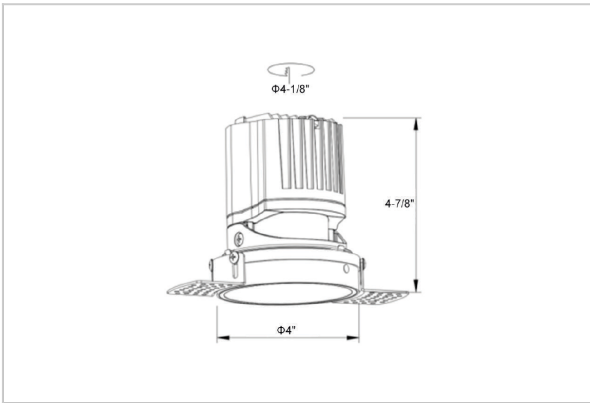

Lumos Down Lights

ITEM SKU#: 662187495859

Product Code : IK-RLUMOSDL-15W-30K-BL-90C-24D

Voltage	100 - 277 V AC, 50-60 Hz
Lumen Output	1341.5lm
Power	15W
Efficacy	140lm/w
CCT	3000K
CRI	>90
Beam Angle	24°
Light Distribution	Medium
LED Light Source	Osram SOLERIQ S 19
Start Time	Instant
Driver	Stand Alone (included)
Operating Position	Non - Swiveling Type
Dimming	On-Off / Triac / 0-10 V
Construction	Round
Mounting Type	Recessed
Heads	Single Head
Body Material	Aluminium Die cast
Finish	Black
Height	4-7/8"
Diameter	4-1/2"
Cut Out	4-1/8"
Optics	Darklight Technology Black, Silver
Application Area	Guest Room, Corridor, Restaurant, Meeting Room Club, Hall, Hotel Entrance

Beam Spread (Options)

Spot	15°	Medium	24°	Flood	38°	Wide Flood	60°
ft	Ø	ft	Ø	ft	Ø	ft	Ø
3.0	0.72	3.0	1.41	3.0	2.03	3.0	3.15
9.0	2.15	9.0	4.22	9.0	6.09	9.0	9.45
15.0	3.58	15.0	7.04	15.0	10.15	15.0	15.75

Circular in design, this LED downlight is made up of aluminum die cast with high quality powder coated luminaire housing and optimum heat sink. Available in multiple wattages and beam angle, the luminaire renders greater flexibility in its application for store lighting. Moreover, the specular darklight reflector in this store light allows outstanding visual comfort to the visitors.