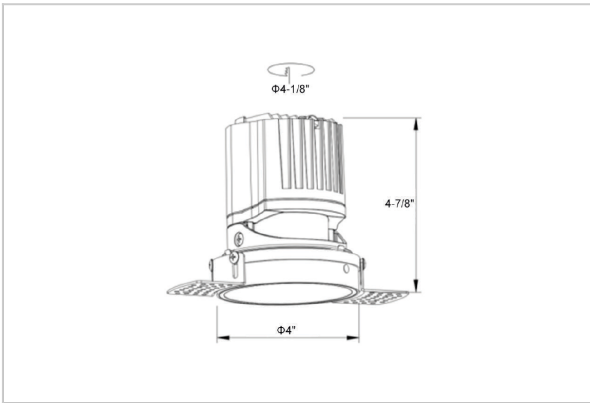

Lumos Down Lights

ITEM SKU#: 662187495842

Product Code : IK-RLUMOSDL-15W-27K-BL-90C-24D

Voltage	100 - 277 V AC, 50-60 Hz
Lumen Output	1277.61lm
Power	15W
Efficacy	140lm/w
CCT	2700K
CRI	>90
Beam Angle	24°
Light Distribution	Medium
LED Light Source	Osram SOLERIQ S 19
Start Time	Instant
Driver	Stand Alone (included)
Operating Position	Non - Swiveling Type
Dimming	On-Off / Triac / 0-10 V
Construction	Round
Mounting Type	Recessed
Heads	Single Head
Body Material	Aluminium Die cast
Finish	Black
Height	4-7/8"
Diameter	4-1/2"
Cut Out	4-1/8"
Optics	Darklight Technology Black, Silver
Application Area	Guest Room, Corridor, Restaurant, Meeting Room Club, Hall, Hotel Entrance

Beam Spread (Options)

Spot	15°	Medium	24°	Flood	38°	Wide Flood	60°
ft	Ø	ft	Ø	ft	Ø	ft	Ø
3.0	0.72	3.0	1.41	3.0	2.03	3.0	3.15
9.0	2.15	9.0	4.22	9.0	6.09	9.0	9.45
15.0	3.58	15.0	7.04	15.0	10.15	15.0	15.75

Circular in design, this LED downlight is made up of aluminum die cast with high quality powder coated luminaire housing and optimum heat sink. Available in multiple wattages and beam angle, the luminaire renders greater flexibility in its application for store lighting. Moreover, the specular darklight reflector in this store light allows outstanding visual comfort to the visitors.