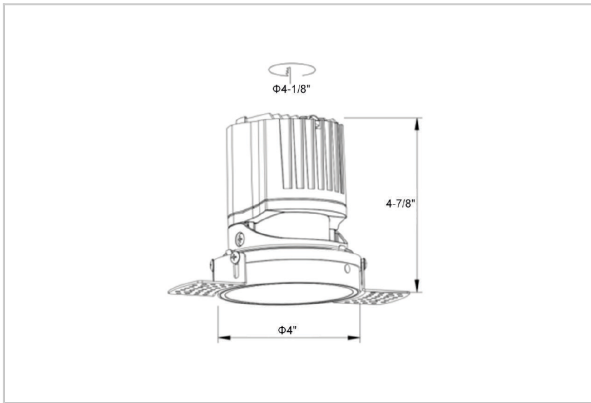

Lumos Down Lights

ITEM SKU#: 662187495811

Product Code : IK-RLUMOSDL-15W-30K-BL-90C-15D

Voltage	100 - 277 V AC, 50-60 Hz
Lumen Output	1312.5lm
Power	15W
Efficacy	140lm/w
CCT	3000K
CRI	>90
Beam Angle	15°
Light Distribution	Spot
LED Light Source	Osram SOLERIQ S 19
Start Time	Instant
Driver	Stand Alone (included)
Operating Position	Non - Swiveling Type
Dimming	On-Off / Triac / 0-10 V
Construction	Round
Mounting Type	Recessed
Heads	Single Head
Body Material	Aluminium Die cast
Finish	Black
Height	4-7/8"
Diameter	4-1/2"
Cut Out	4-1/8"
Optics	Darklight Technology Black, Silver
Application Area	Guest Room, Corridor, Restaurant, Meeting Room Club, Hall, Hotel Entrance

Beam Spread (Options)

Spot 15°		Medium 24°		Flood 38°		Wide Flood 60°	
ft	Ø	ft	Ø	ft	Ø	ft	Ø
3.0	0.72	3.0	1.41	3.0	2.03	3.0	3.15
9.0	2.15	9.0	4.22	9.0	6.09	9.0	9.45
15.0	3.58	15.0	7.04	15.0	10.15	15.0	15.75

Circular in design, this LED downlight is made up of aluminum die cast with high quality powder coated luminaire housing and optimum heat sink. Available in multiple wattages and beam angle, the luminaire renders greater flexibility in its application for store lighting. Moreover, the specular darklight reflector in this store light allows outstanding visual comfort to the visitors.