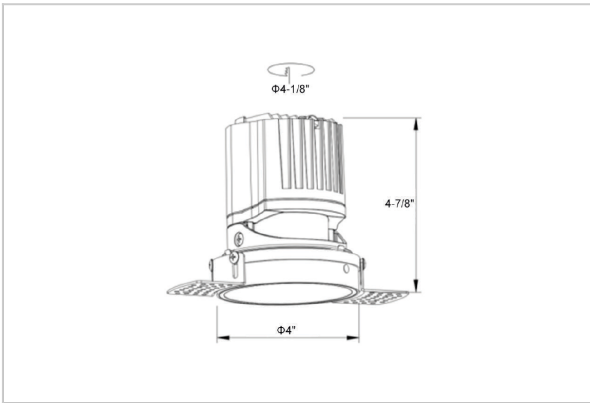

Lumos Down Lights

ITEM SKU#: 662187495804

Product Code : IK-RLUMOSDL-15W-27K-BL-90C-15D

Voltage	100 - 277 V AC, 50-60 Hz
Lumen Output	1250lm
Power	15W
Efficacy	140lm/w
CCT	2700K
CRI	>90
Beam Angle	15°
Light Distribution	Spot
LED Light Source	Osram SOLERIQ S 19
Start Time	Instant
Driver	Stand Alone (included)
Operating Position	Non - Swiveling Type
Dimming	On-Off / Triac / 0-10 V
Construction	Round
Mounting Type	Recessed
Heads	Single Head
Body Material	Aluminium Die cast
Finish	Black
Height	4-7/8"
Diameter	4-1/2"
Cut Out	4-1/8"
Optics	Darklight Technology Black, Silver
Application Area	Guest Room, Corridor, Restaurant, Meeting Room Club, Hall, Hotel Entrance

Beam Spread (Options)

Spot 15°		Medium 24°		Flood 38°		Wide Flood 60°	
ft	Ø	ft	Ø	ft	Ø	ft	Ø
3.0	0.72	3.0	1.41	3.0	2.03	3.0	3.15
9.0	2.15	9.0	4.22	9.0	6.09	9.0	9.45
15.0	3.58	15.0	7.04	15.0	10.15	15.0	15.75

Circular in design, this LED downlight is made up of aluminum die cast with high quality powder coated luminaire housing and optimum heat sink. Available in multiple wattages and beam angle, the luminaire renders greater flexibility in its application for store lighting. Moreover, the specular darklight reflector in this store light allows outstanding visual comfort to the visitors.