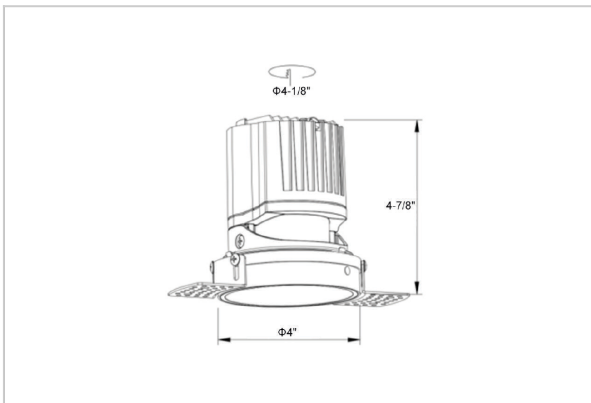

## Product Code : IK-RLUMOSDL-15W-27K-BL-90C-15D

Voltage	100 - 277 V AC, 50-60 Hz
Lumen Output	1250lm
Power	15W
Efficacy	140lm/w
CCT	2700K
CRI	>90
Beam Angle	15°
Light Distribution	Spot
LED Light Source	Osram SOLERIQ S 19
Start Time	Instant
Driver	Stand Alone (included)
Operating Position	Non - Swiveling Type
Dimming	On-Off / Triac / 0-10 V
Construction	Round
Mounting Type	Recessed
Heads	Single Head
Body Material	Aluminium Die cast
Finish	Black
Height	4-7/8"
Diameter	4-1/2"
Cut Out	4-1/8"
Optics	Darklight Technology Black, Silver
Application Area	Guest Room, Corridor, Restaurant, Meeting Room Club, Hall, Hotel Entrance

### Beam Spread (Options)

Spot 15°		Medium 24°		Flood 38°		Wide Flood 60°	
ft	Ø	ft	Ø	ft	Ø	ft	Ø
3.0	0.72	3.0	1.41	3.0	2.03	3.0	3.15
9.0	2.15	9.0	4.22	9.0	6.09	9.0	9.45
15.0	3.58	15.0	7.04	15.0	10.15	15.0	15.75

Circular in design, this LED downlight is made up of aluminum die cast with high quality powder coated luminaire housing and optimum heat sink. Available in multiple wattages and beam angle, the luminaire renders greater flexibility in its application for store lighting. Moreover, the specular darklight reflector in this store light allows outstanding visual comfort to the visitors.