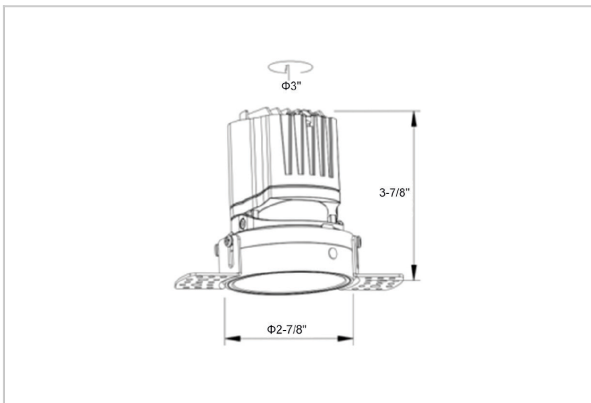

Lumos Down Lights

ITEM SKU#: 662187495774

Product Code : IK-RLUMOSDL-8W-30K-BL-90C-60D

Voltage	100 - 277 V AC, 50-60 Hz
Lumen Output	695.2lm
Power	8W
Efficacy	140lm/w
CCT	3000K
CRI	>90
Beam Angle	60°
Light Distribution	Wide flood
LED Light Source	Osram SOLERIQ S 19
Start Time	Instant
Driver	Stand Alone (included)
Operating Position	Non - Swiveling Type
Dimming	On-Off / Triac / 0-10 V
Construction	Round
Mounting Type	Recessed
Heads	Single Head
Body Material	Aluminium Die cast
Finish	Black
Height	3-7/8"
Diameter	3-1/2"
Cut Out	3"
Optics	Darklight Technology Black, Silver
Application Area	Guest Room, Corridor, Restaurant, Meeting Room Club, Hall, Hotel Entrance

Beam Spread (Options)

Spot	15°	Medium	24°	Flood	38°	Wide Flood	60°
ft	Ø	ft	Ø	ft	Ø	ft	Ø
3.0	0.72	3.0	1.41	3.0	2.03	3.0	3.15
9.0	2.15	9.0	4.22	9.0	6.09	9.0	9.45
15.0	3.58	15.0	7.04	15.0	10.15	15.0	15.75

Circular in design, this LED downlight is made up of aluminum die cast with high quality powder coated luminaire housing and optimum heat sink. Available in multiple wattages and beam angle, the luminaire renders greater flexibility in its application for store lighting. Moreover, the specular darklight reflector in this store light allows outstanding visual comfort to the visitors.