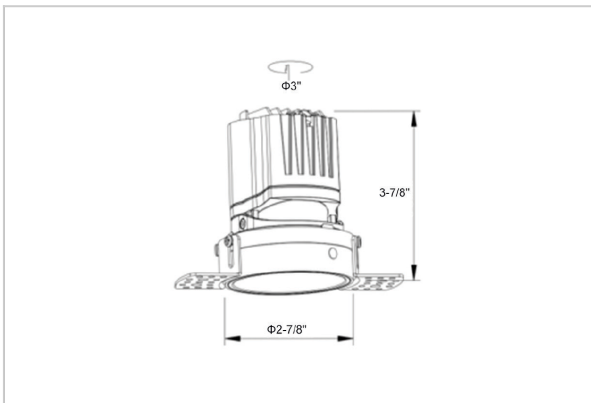

Lumos Down Lights

ITEM SKU#: 662187495767

Product Code : IK-RLUMOSDL-8W-27K-BL-90C-60D

Voltage	100 - 277 V AC, 50-60 Hz
Lumen Output	662.09lm
Power	8W
Efficacy	140lm/w
CCT	2700K
CRI	>90
Beam Angle	60°
Light Distribution	Wide flood
LED Light Source	Osram SOLERIQ S 19
Start Time	Instant
Driver	Stand Alone (included)
Operating Position	Non - Swiveling Type
Dimming	On-Off / Triac / 0-10 V
Construction	Round
Mounting Type	Recessed
Heads	Single Head
Body Material	Aluminium Die cast
Finish	Black
Height	3-7/8"
Diameter	3-1/2"
Cut Out	3"
Optics	Darklight Technology Black, Silver
Application Area	Guest Room, Corridor, Restaurant, Meeting Room Club, Hall, Hotel Entrance

Beam Spread (Options)

Spot	15°	Medium	24°	Flood	38°	Wide Flood	60°
ft	Ø	ft	Ø	ft	Ø	ft	Ø
3.0	0.72	3.0	1.41	3.0	2.03	3.0	3.15
9.0	2.15	9.0	4.22	9.0	6.09	9.0	9.45
15.0	3.58	15.0	7.04	15.0	10.15	15.0	15.75

Circular in design, this LED downlight is made up of aluminum die cast with high quality powder coated luminaire housing and optimum heat sink. Available in multiple wattages and beam angle, the luminaire renders greater flexibility in its application for store lighting. Moreover, the specular darklight reflector in this store light allows outstanding visual comfort to the visitors.