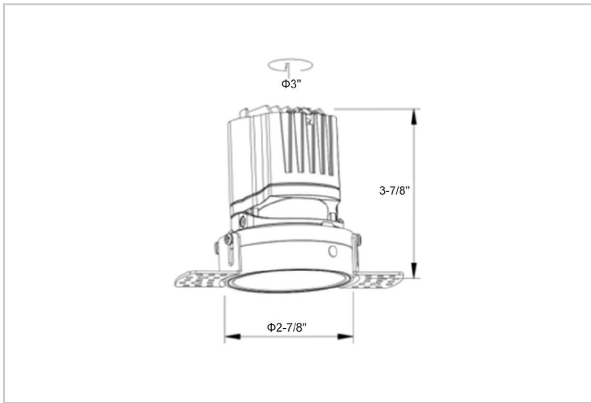

Lumos Down Lights

ITEM SKU#: 662187495750

Product Code : IK-RLUMOSDL-8W-40K-BL-90C-38D

Voltage	100 - 277 V AC, 50-60 Hz
Lumen Output	753.55lm
Power	8W
Efficacy	140lm/w
CCT	4000K
CRI	>90
Beam Angle	38°
Light Distribution	Flood
LED Light Source	Osram SOLERIQ S 19
Start Time	Instant
Driver	Stand Alone (included)
Operating Position	Non - Swiveling Type
Dimming	On-Off / Triac / 0-10 V
Construction	Round
Mounting Type	Recessed
Heads	Single Head
Body Material	Aluminium Die cast
Finish	Black
Height	3-7/8"
Diameter	3-1/2"
Cut Out	3"
Optics	Darklight Technology Black, Silver
Application Area	Guest Room, Corridor, Restaurant, Meeting Room Club, Hall, Hotel Entrance

Beam Spread (Options)

Spot	15°	Medium	24°	Flood	38°	Wide Flood	60°
ft	Ø	ft	Ø	ft	Ø	ft	Ø
3.0	0.72	3.0	1.41	3.0	2.03	3.0	3.15
9.0	2.15	9.0	4.22	9.0	6.09	9.0	9.45
15.0	3.58	15.0	7.04	15.0	10.15	15.0	15.75

Circular in design, this LED downlight is made up of aluminum die cast with high quality powder coated luminaire housing and optimum heat sink. Available in multiple wattages and beam angle, the luminaire renders greater flexibility in its application for store lighting. Moreover, the specular darklight reflector in this store light allows outstanding visual comfort to the visitors.