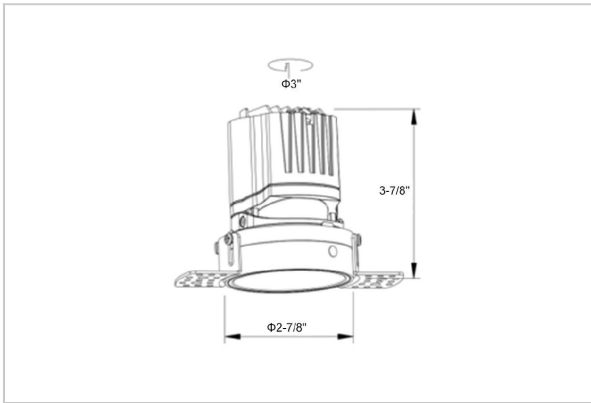

## Product Code : IK-RLUMOSDL-8W-30K-BL-90C-38D

|                    |   |
|--------------------|---|
| Voltage            | 100 - 277 V AC, 50-60 Hz  |
| Lumen Output       | 683.5lm   |
| Power              | 8W  |
| Efficacy           | 140lm/w   |
| CCT                | 3000K   |
| CRI                | >90   |
| Beam Angle         | 38°   |
| Light Distribution | Flood   |
| LED Light Source   | Osram SOLERIQ S 19  |
| Start Time         | Instant   |
| Driver             | Stand Alone (included)  |
| Operating Position | Non - Swiveling Type  |
| Dimming            | On-Off / Triac / 0-10 V   |
| Construction       | Round   |
| Mounting Type      | Recessed  |
| Heads              | Single Head   |
| Body Material      | Aluminium Die cast  |
| Finish             | Black   |
| Height             | 3-7/8"  |
| Diameter           | 3-1/2"  |
| Cut Out            | 3"  |
| Optics             | Darklight Technology Black, Silver  |
| Application Area   | Guest Room, Corridor, Restaurant, Meeting Room Club, Hall, Hotel Entrance |

### Beam Spread (Options)

| Spot | 15°  | Medium | 24°  | Flood | 38°   | Wide Flood | 60°   |
|------|------|--------|------|-------|-------|------------|-------|
| ft   | Ø    | ft     | Ø    | ft    | Ø     | ft         | Ø     |
| 3.0  | 0.72 | 3.0    | 1.41 | 3.0   | 2.03  | 3.0        | 3.15  |
| 9.0  | 2.15 | 9.0    | 4.22 | 9.0   | 6.09  | 9.0        | 9.45  |
| 15.0 | 3.58 | 15.0   | 7.04 | 15.0  | 10.15 | 15.0       | 15.75 |

Circular in design, this LED downlight is made up of aluminum die cast with high quality powder coated luminaire housing and optimum heat sink. Available in multiple wattages and beam angle, the luminaire renders greater flexibility in its application for store lighting. Moreover, the specular darklight reflector in this store light allows outstanding visual comfort to the visitors.