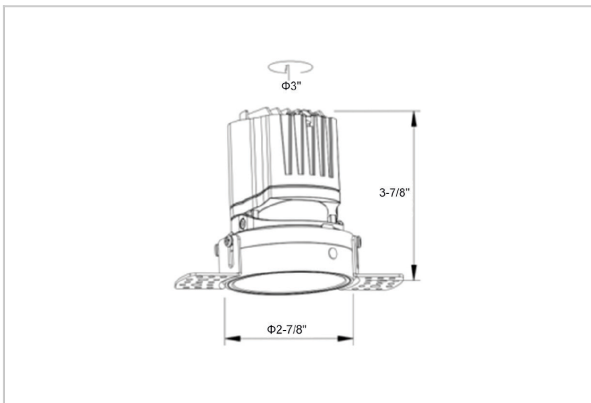

Lumos Down Lights

ITEM SKU#: 662187495736

Product Code : IK-RLUMOSDL-8W-30K-BL-90C-38D

Voltage	100 - 277 V AC, 50-60 Hz
Lumen Output	683.5lm
Power	8W
Efficacy	140lm/w
CCT	3000K
CRI	>90
Beam Angle	38°
Light Distribution	Flood
LED Light Source	Osram SOLERIQ S 19
Start Time	Instant
Driver	Stand Alone (included)
Operating Position	Non - Swiveling Type
Dimming	On-Off / Triac / 0-10 V
Construction	Round
Mounting Type	Recessed
Heads	Single Head
Body Material	Aluminium Die cast
Finish	Black
Height	3-7/8"
Diameter	3-1/2"
Cut Out	3"
Optics	Darklight Technology Black, Silver
Application Area	Guest Room, Corridor, Restaurant, Meeting Room Club, Hall, Hotel Entrance

Beam Spread (Options)

Spot	15°	Medium	24°	Flood	38°	Wide Flood	60°
ft	Ø	ft	Ø	ft	Ø	ft	Ø
3.0	0.72	3.0	1.41	3.0	2.03	3.0	3.15
9.0	2.15	9.0	4.22	9.0	6.09	9.0	9.45
15.0	3.58	15.0	7.04	15.0	10.15	15.0	15.75

Circular in design, this LED downlight is made up of aluminum die cast with high quality powder coated luminaire housing and optimum heat sink. Available in multiple wattages and beam angle, the luminaire renders greater flexibility in its application for store lighting. Moreover, the specular darklight reflector in this store light allows outstanding visual comfort to the visitors.