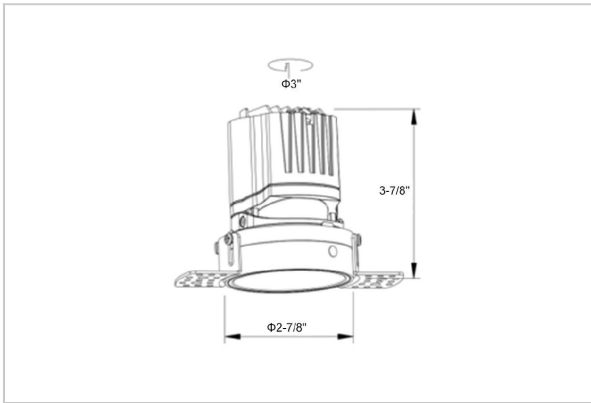

Lumos Down Lights

ITEM SKU#: 662187495712

Product Code : IK-RLUMOSDL-8W-40K-BL-90C-24D

Voltage	100 - 277 V AC, 50-60 Hz
Lumen Output	746.94lm
Power	8W
Efficacy	140lm/w
CCT	4000K
CRI	>90
Beam Angle	24°
Light Distribution	Medium
LED Light Source	Osram SOLERIQ S 19
Start Time	Instant
Driver	Stand Alone (included)
Operating Position	Non - Swiveling Type
Dimming	On-Off / Triac / 0-10 V
Construction	Round
Mounting Type	Recessed
Heads	Single Head
Body Material	Aluminium Die cast
Finish	Black
Height	3-7/8"
Diameter	3-1/2"
Cut Out	3"
Optics	Darklight Technology Black, Silver
Application Area	Guest Room, Corridor, Restaurant, Meeting Room Club, Hall, Hotel Entrance

Beam Spread (Options)

Spot	15°	Medium	24°	Flood	38°	Wide Flood	60°
ft	Ø	ft	Ø	ft	Ø	ft	Ø
3.0	0.72	3.0	1.41	3.0	2.03	3.0	3.15
9.0	2.15	9.0	4.22	9.0	6.09	9.0	9.45
15.0	3.58	15.0	7.04	15.0	10.15	15.0	15.75

Circular in design, this LED downlight is made up of aluminum die cast with high quality powder coated luminaire housing and optimum heat sink. Available in multiple wattages and beam angle, the luminaire renders greater flexibility in its application for store lighting. Moreover, the specular darklight reflector in this store light allows outstanding visual comfort to the visitors.