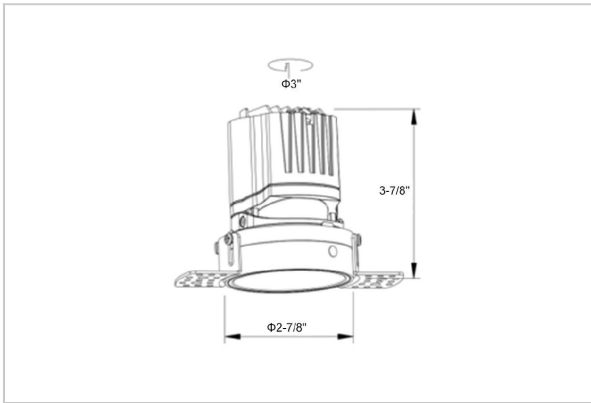

## Product Code : IK-RLUMOSDL-8W-35K-BL-90C-24D

Voltage	100 - 277 V AC, 50-60 Hz
Lumen Output	711.37lm
Power	8W
Efficacy	140lm/w
CCT	3500K
CRI	>90
Beam Angle	24°
Light Distribution	Medium
LED Light Source	Osram SOLERIQ S 19
Start Time	Instant
Driver	Stand Alone (included)
Operating Position	Non - Swiveling Type
Dimming	On-Off / Triac / 0-10 V
Construction	Round
Mounting Type	Recessed
Heads	Single Head
Body Material	Aluminium Die cast
Finish	Black
Height	3-7/8"
Diameter	3-1/2"
Cut Out	3"
Optics	Darklight Technology Black, Silver
Application Area	Guest Room, Corridor, Restaurant, Meeting Room Club, Hall, Hotel Entrance

### Beam Spread (Options)

Spot	15°	Medium	24°	Flood	38°	Wide Flood	60°
ft	Ø	ft	Ø	ft	Ø	ft	Ø
3.0	0.72	3.0	1.41	3.0	2.03	3.0	3.15
9.0	2.15	9.0	4.22	9.0	6.09	9.0	9.45
15.0	3.58	15.0	7.04	15.0	10.15	15.0	15.75

Circular in design, this LED downlight is made up of aluminum die cast with high quality powder coated luminaire housing and optimum heat sink. Available in multiple wattages and beam angle, the luminaire renders greater flexibility in its application for store lighting. Moreover, the specular darklight reflector in this store light allows outstanding visual comfort to the visitors.