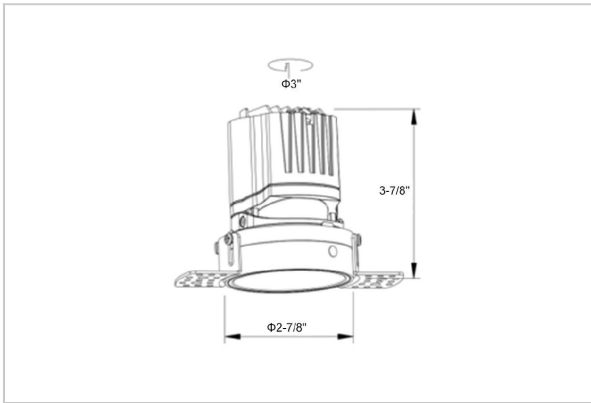

Lumos Down Lights

ITEM SKU#: 662187495699

Product Code : IK-RLUMOSDL-8W-30K-BL-90C-24D

Voltage	100 - 277 V AC, 50-60 Hz
Lumen Output	677.5lm
Power	8W
Efficacy	140lm/w
CCT	3000K
CRI	>90
Beam Angle	24°
Light Distribution	Medium
LED Light Source	Osram SOLERIQ S 19
Start Time	Instant
Driver	Stand Alone (included)
Operating Position	Non - Swiveling Type
Dimming	On-Off / Triac / 0-10 V
Construction	Round
Mounting Type	Recessed
Heads	Single Head
Body Material	Aluminium Die cast
Finish	Black
Height	3-7/8"
Diameter	3-1/2"
Cut Out	3"
Optics	Darklight Technology Black, Silver
Application Area	Guest Room, Corridor, Restaurant, Meeting Room Club, Hall, Hotel Entrance

Beam Spread (Options)

Spot	15°	Medium	24°	Flood	38°	Wide Flood	60°
ft	Ø	ft	Ø	ft	Ø	ft	Ø
3.0	0.72	3.0	1.41	3.0	2.03	3.0	3.15
9.0	2.15	9.0	4.22	9.0	6.09	9.0	9.45
15.0	3.58	15.0	7.04	15.0	10.15	15.0	15.75

Circular in design, this LED downlight is made up of aluminum die cast with high quality powder coated luminaire housing and optimum heat sink. Available in multiple wattages and beam angle, the luminaire renders greater flexibility in its application for store lighting. Moreover, the specular darklight reflector in this store light allows outstanding visual comfort to the visitors.