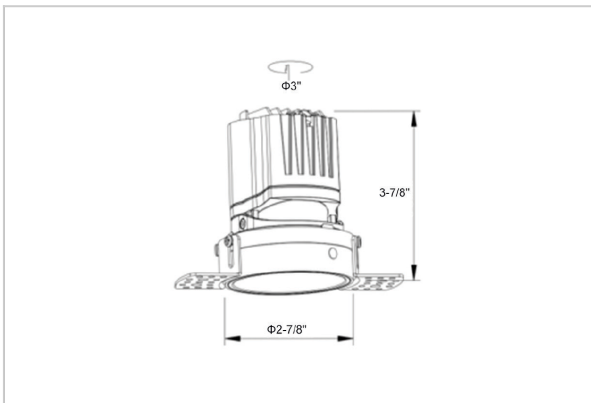

Lumos Down Lights

ITEM SKU#: 662187495682

Product Code : IK-RLUMOSDL-8W-27K-BL-90C-24D

Voltage	100 - 277 V AC, 50-60 Hz
Lumen Output	645.23lm
Power	8W
Efficacy	140lm/w
CCT	2700K
CRI	>90
Beam Angle	24°
Light Distribution	Medium
LED Light Source	Osram SOLERIQ S 19
Start Time	Instant
Driver	Stand Alone (included)
Operating Position	Non - Swiveling Type
Dimming	On-Off / Triac / 0-10 V
Construction	Round
Mounting Type	Recessed
Heads	Single Head
Body Material	Aluminium Die cast
Finish	Black
Height	3-7/8"
Diameter	3-1/2"
Cut Out	3"
Optics	Darklight Technology Black, Silver
Application Area	Guest Room, Corridor, Restaurant, Meeting Room Club, Hall, Hotel Entrance

Beam Spread (Options)

Spot	15°	Medium	24°	Flood	38°	Wide Flood	60°
ft	Ø	ft	Ø	ft	Ø	ft	Ø
3.0	0.72	3.0	1.41	3.0	2.03	3.0	3.15
9.0	2.15	9.0	4.22	9.0	6.09	9.0	9.45
15.0	3.58	15.0	7.04	15.0	10.15	15.0	15.75

Circular in design, this LED downlight is made up of aluminum die cast with high quality powder coated luminaire housing and optimum heat sink. Available in multiple wattages and beam angle, the luminaire renders greater flexibility in its application for store lighting. Moreover, the specular darklight reflector in this store light allows outstanding visual comfort to the visitors.