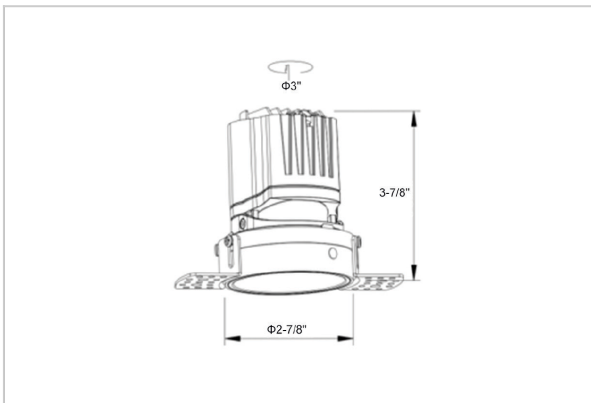

Lumos Down Lights

ITEM SKU#: 662187495668

Product Code : IK-RLUMOSDL-8W-35K-BL-90C-15D

Voltage	100 - 277 V AC, 50-60 Hz
Lumen Output	764.5lm
Power	8W
Efficacy	140lm/w
CCT	3500K
CRI	>90
Beam Angle	15°
Light Distribution	Spot
LED Light Source	Osram SOLERIQ S 19
Start Time	Instant
Driver	Stand Alone (included)
Operating Position	Non - Swiveling Type
Dimming	On-Off / Triac / 0-10 V
Construction	Round
Mounting Type	Recessed
Heads	Single Head
Body Material	Aluminium Die cast
Finish	Black
Height	3-7/8"
Diameter	3-1/2"
Cut Out	3"
Optics	Darklight Technology Black, Silver
Application Area	Guest Room, Corridor, Restaurant, Meeting Room Club, Hall, Hotel Entrance

Beam Spread (Options)

Spot 15°		Medium 24°		Flood 38°		Wide Flood 60°	
ft	Ø	ft	Ø	ft	Ø	ft	Ø
3.0	0.72	3.0	1.41	3.0	2.03	3.0	3.15
9.0	2.15	9.0	4.22	9.0	6.09	9.0	9.45
15.0	3.58	15.0	7.04	15.0	10.15	15.0	15.75

Circular in design, this LED downlight is made up of aluminum die cast with high quality powder coated luminaire housing and optimum heat sink. Available in multiple wattages and beam angle, the luminaire renders greater flexibility in its application for store lighting. Moreover, the specular darklight reflector in this store light allows outstanding visual comfort to the visitors.