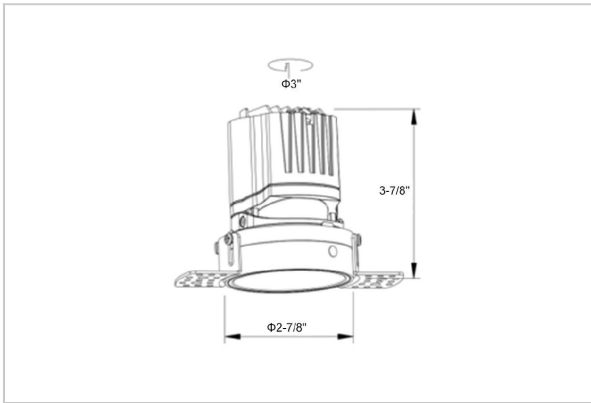

Lumos Down Lights

ITEM SKU#: 662187495668

Product Code : IK-RLUMOSDL-8W-35K-BL-90C-15D

Voltage	100 - 277 V AC, 50-60 Hz
Lumen Output	764.5lm
Power	8W
Efficacy	140lm/w
CCT	3500K
CRI	>90
Beam Angle	15°
Light Distribution	Spot
LED Light Source	Osram SOLERIQ S 19
Start Time	Instant
Driver	Stand Alone (included)
Operating Position	Non - Swiveling Type
Dimming	On-Off / Triac / 0-10 V
Construction	Round
Mounting Type	Recessed
Heads	Single Head
Body Material	Aluminium Die cast
Finish	Black
Height	3-7/8"
Diameter	3-1/2"
Cut Out	3"
Optics	Darklight Technology Black, Silver
Application Area	Guest Room, Corridor, Restaurant, Meeting Room Club, Hall, Hotel Entrance

Beam Spread (Options)

Spot 15°		Medium 24°		Flood 38°		Wide Flood 60°	
ft	Ø	ft	Ø	ft	Ø	ft	Ø
3.0	0.72	3.0	1.41	3.0	2.03	3.0	3.15
9.0	2.15	9.0	4.22	9.0	6.09	9.0	9.45
15.0	3.58	15.0	7.04	15.0	10.15	15.0	15.75

Circular in design, this LED downlight is made up of aluminum die cast with high quality powder coated luminaire housing and optimum heat sink. Available in multiple wattages and beam angle, the luminaire renders greater flexibility in its application for store lighting. Moreover, the specular darklight reflector in this store light allows outstanding visual comfort to the visitors.