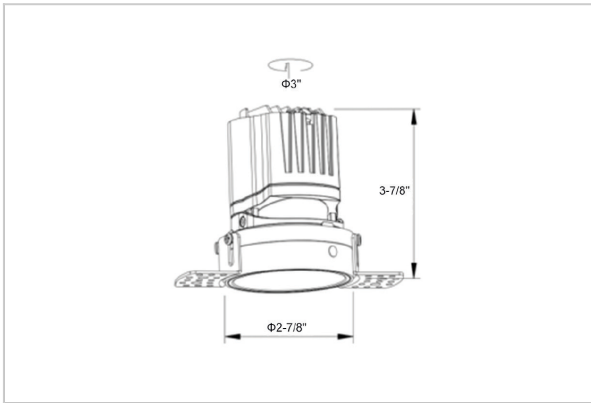

Lumos Down Lights

ITEM SKU#: 662187495651

Product Code : IK-RLUMOSDL-8W-30K-BL-90C-15D

Voltage	100 - 277 V AC, 50-60 Hz
Lumen Output	728.1lm
Power	8W
Efficacy	140lm/w
CCT	3000K
CRI	>90
Beam Angle	15°
Light Distribution	Spot
LED Light Source	Osram SOLERIQ S 19
Start Time	Instant
Driver	Stand Alone (included)
Operating Position	Non - Swiveling Type
Dimming	On-Off / Triac / 0-10 V
Construction	Round
Mounting Type	Recessed
Heads	Single Head
Body Material	Aluminium Die cast
Finish	Black
Height	3-7/8"
Diameter	3-1/2"
Cut Out	3"
Optics	Darklight Technology Black, Silver
Application Area	Guest Room, Corridor, Restaurant, Meeting Room Club, Hall, Hotel Entrance

Beam Spread (Options)

Spot 15°		Medium 24°		Flood 38°		Wide Flood 60°	
ft	Ø	ft	Ø	ft	Ø	ft	Ø
3.0	0.72	3.0	1.41	3.0	2.03	3.0	3.15
9.0	2.15	9.0	4.22	9.0	6.09	9.0	9.45
15.0	3.58	15.0	7.04	15.0	10.15	15.0	15.75

Circular in design, this LED downlight is made up of aluminum die cast with high quality powder coated luminaire housing and optimum heat sink. Available in multiple wattages and beam angle, the luminaire renders greater flexibility in its application for store lighting. Moreover, the specular darklight reflector in this store light allows outstanding visual comfort to the visitors.