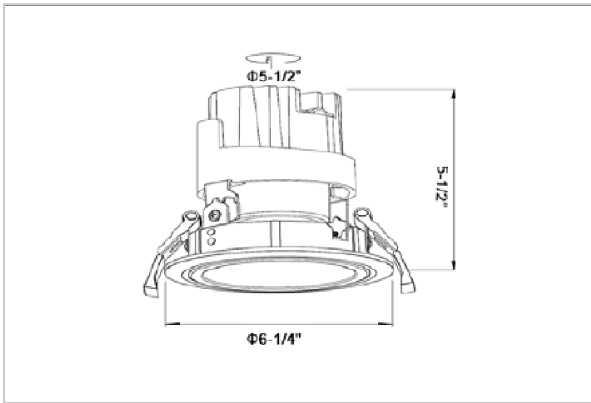

## Product Code : IK-RGLINTDL-50W-40K-WH-90C-38D

Voltage	100 - 277 V AC, 50-60 Hz
Lumen Output	4000lm
Power	50W
Efficacy	80lm/w
CCT	4000K
CRI	>90
Beam Angle	38°
Light Distribution	Flood
LED Type	COB
LED Light Source	Osram SOLERIQ S 19
Start Time	Instant
Driver	Stand Alone (included)
Operating Position	Swiveling Type
Dimming	On-Off / Triac / 0-10 V
Construction	Round
Mounting Type	Recessed
Heads	Single Head
Body Material	Aluminium Die cast
Finish	White
Height	5-1/2"
Diameter	6-1/4"
Cut Out	5-1/2"
Optics	Darklight Technology Black, Silver
Application Area	Guest Room, Corridor, Restaurant, Meeting Room Club, Hall, Hotel Entrance

### Beam Spread (Options)

Spot 15°		Medium 24°		Flood 38°	
ft	Ø	ft	Ø	ft	Ø
3.0	0.72	3.0	1.41	3.0	2.03
9.0	2.15	9.0	4.22	9.0	6.09
15.0	3.58	15.0	7.04	15.0	10.15

Glint, a circular shaped LED downlight made of aluminum die cast with high quality powder coated luminaire housing and optimum heat sink. Specular reflector & power grid /global connectors available with isolated LED Driver using Ultra bright OSRAM COB.