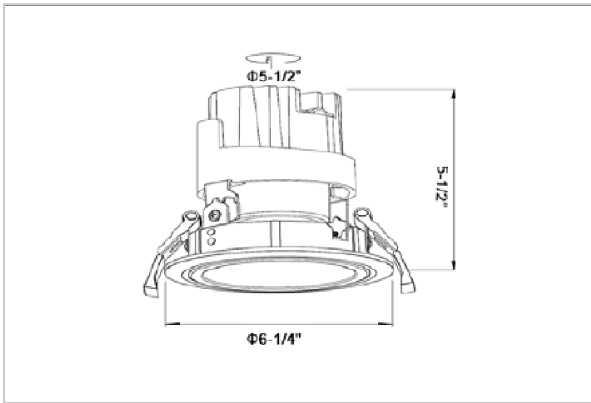

## Product Code : IK-RGLINTDL-50W-40K-WH-90C-24D

Voltage	100 - 277 V AC, 50-60 Hz
Lumen Output	4000lm
Power	50W
Efficacy	80lm/w
CCT	4000K
CRI	>90
Beam Angle	24°
Light Distribution	Medium
LED Type	COB
LED Light Source	Osram SOLERIQ S 19
Start Time	Instant
Driver	Stand Alone (included)
Operating Position	Swiveling Type
Dimming	On-Off / Triac / 0-10 V
Construction	Round
Mounting Type	Recessed
Heads	Single Head
Body Material	Aluminium Die cast
Finish	White
Height	5-1/2"
Diameter	6-1/4"
Cut Out	5-1/2"
Optics	Darklight Technology Black, Silver
Application Area	Guest Room, Corridor, Restaurant, Meeting Room Club, Hall, Hotel Entrance

### Beam Spread (Options)

Spot	15°		Medium 24°		Flood 38°	
	ft	Ø	ft	Ø	ft	Ø
3.0	0.72	3.0	1.41	3.0	2.03	
9.0	2.15	9.0	4.22	9.0	6.09	
15.0	3.58	15.0	7.04	15.0	10.15	

Glint, a circular shaped LED downlight made of aluminum die cast with high quality powder coated luminaire housing and optimum heat sink. Specular reflector & power grid / global connectors available with isolated LED Driver using Ultra bright OSRAM COB.