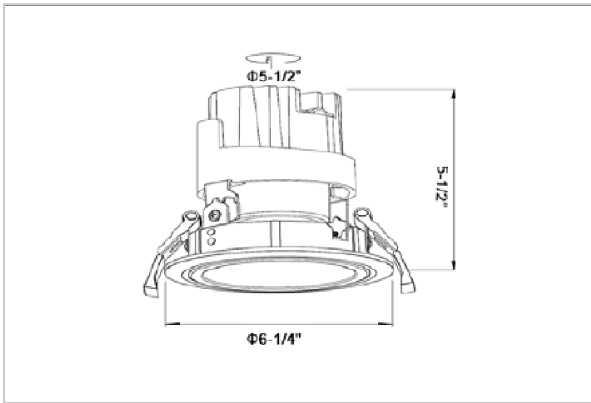

## Product Code : IK-RGLINTDL-50W-35K-WH-90C-24D

Voltage	100 - 277 V AC, 50-60 Hz
Lumen Output	4000lm
Power	50W
Efficacy	80lm/w
CCT	3500K
CRI	>90
Beam Angle	24°
Light Distribution	Medium
LED Type	COB
LED Light Source	Osram SOLERIQ S 19
Start Time	Instant
Driver	Stand Alone (included)
Operating Position	Swiveling Type
Dimming	On-Off / Triac / 0-10 V
Construction	Round
Mounting Type	Recessed
Heads	Single Head
Body Material	Aluminium Die cast
Finish	White
Height	5-1/2"
Diameter	6-1/4"
Cut Out	5-1/2"
Optics	Darklight Technology Black, Silver
Application Area	Guest Room, Corridor, Restaurant, Meeting Room Club, Hall, Hotel Entrance

### Beam Spread (Options)

Spot	15°	Medium	24°	Flood	38°
ft	Ø	ft	Ø	ft	Ø
3.0	0.72	3.0	1.41	3.0	2.03
9.0	2.15	9.0	4.22	9.0	6.09
15.0	3.58	15.0	7.04	15.0	10.15

Glint, a circular shaped LED downlight made of aluminum die cast with high quality powder coated luminaire housing and optimum heat sink. Specular reflector & power grid / global connectors available with isolated LED Driver using Ultra bright OSRAM COB.