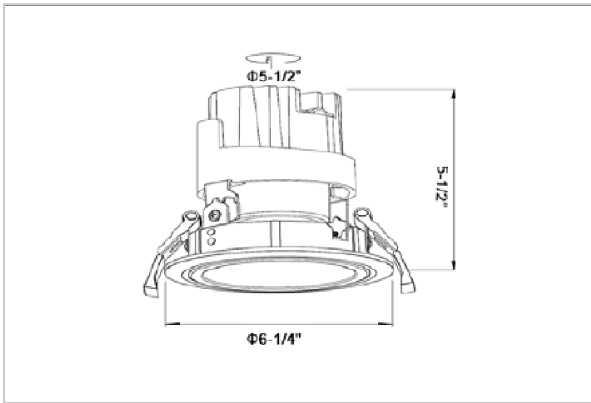

Glint Down Lights

ITEM SKU#: 662187495569

Product Code : IK-RGLINTDL-50W-30K-WH-90C-24D

Voltage	100 - 277 V AC, 50-60 Hz
Lumen Output	4000lm
Power	50W
Efficacy	80lm/w
CCT	3000K
CRI	>90
Beam Angle	24°
Light Distribution	Medium
LED Type	COB
LED Light Source	Osram SOLERIQ S 19
Start Time	Instant
Driver	Stand Alone (included)
Operating Position	Swiveling Type
Dimming	On-Off / Triac / 0-10 V
Construction	Round
Mounting Type	Recessed
Heads	Single Head
Body Material	Aluminium Die cast
Finish	White
Height	5-1/2"
Diameter	6-1/4"
Cut Out	5-1/2"
Optics	Darklight Technology Black, Silver
Application Area	Guest Room, Corridor, Restaurant, Meeting Room Club, Hall, Hotel Entrance

Beam Spread (Options)

Spot 15°		Medium 24°		Flood 38°	
ft	Ø	ft	Ø	ft	Ø
3.0	0.72	3.0	1.41	3.0	2.03
9.0	2.15	9.0	4.22	9.0	6.09
15.0	3.58	15.0	7.04	15.0	10.15

Glint, a circular shaped LED downlight made of aluminum die cast with high quality powder coated luminaire housing and optimum heat sink. Specular reflector & power grid / global connectors available with isolated LED Driver using Ultra bright OSRAM COB.