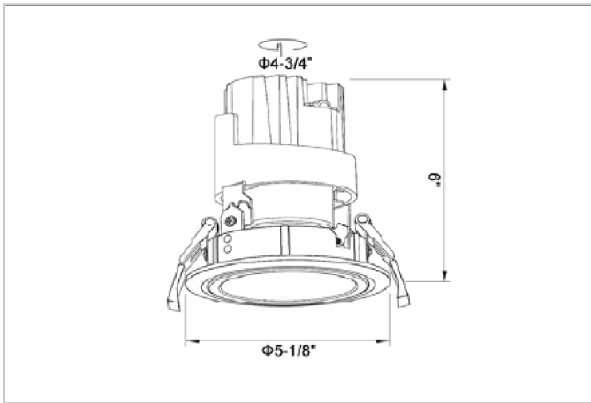

Glint Down Lights

ITEM SKU#: 662187495507

Product Code : IK-RGLINTDL-40W-40K-WH-90C-38D

Voltage	100 - 277 V AC, 50-60 Hz
Lumen Output	3200lm
Power	40W
Efficacy	80lm/w
CCT	4000K
CRI	>90
Beam Angle	38°
Light Distribution	Flood
LED Type	COB
LED Light Source	Osram SOLERIQ S 19
Start Time	Instant
Driver	Stand Alone (included)
Operating Position	Swiveling Type
Dimming	On-Off / Triac / 0-10 V
Construction	Round
Mounting Type	Recessed
Heads	Single Head
Body Material	Aluminium Die cast
Finish	White
Height	6"
Diameter	5-1/8"
Cut Out	4-3/4"
Optics	Darklight Technology Black, Silver
Application Area	Guest Room, Corridor, Restaurant, Meeting Room Club, Hall, Hotel Entrance

Beam Spread (Options)

Spot 15°		Medium 24°		Flood 38°	
ft	Ø	ft	Ø	ft	Ø
3.0	0.72	3.0	1.41	3.0	2.03
9.0	2.15	9.0	4.22	9.0	6.09
15.0	3.58	15.0	7.04	15.0	10.15

Glint, a circular shaped LED downlight made of aluminum die cast with high quality powder coated luminaire housing and optimum heat sink. Specular reflector & power grid / global connectors available with isolated LED Driver using Ultra bright OSRAM COB.