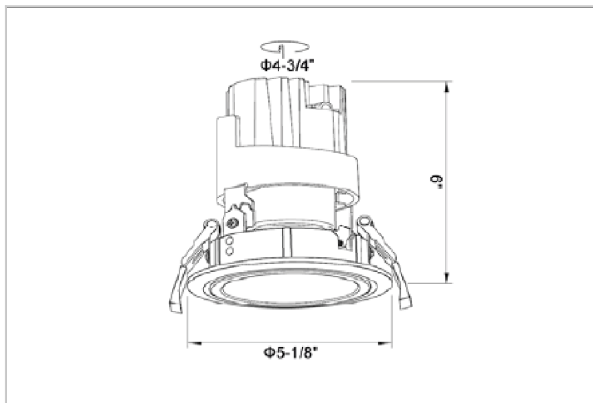

## Product Code : IK-RGLINTDL-40W-35K-WH-90C-38D

Voltage	100 - 277 V AC, 50-60 Hz
Lumen Output	3200lm
Power	40W
Efficacy	80lm/w
CCT	3500K
CRI	>90
Beam Angle	38°
Light Distribution	Flood
LED Type	COB
LED Light Source	Osram SOLERIQ S 19
Start Time	Instant
Driver	Stand Alone (included)
Operating Position	Swiveling Type
Dimming	On-Off / Triac / 0-10 V
Construction	Round
Mounting Type	Recessed
Heads	Single Head
Body Material	Aluminium Die cast
Finish	White
Height	6"
Diameter	5-1/8"
Cut Out	4-3/4"
Optics	Darklight Technology Black, Silver
Application Area	Guest Room, Corridor, Restaurant, Meeting Room Club, Hall, Hotel Entrance

### Beam Spread (Options)

Spot 15°		Medium 24°		Flood 38°	
ft	Ø	ft	Ø	ft	Ø
3.0	0.72	3.0	1.41	3.0	2.03
9.0	2.15	9.0	4.22	9.0	6.09
15.0	3.58	15.0	7.04	15.0	10.15

Glint, a circular shaped LED downlight made of aluminum die cast with high quality powder coated luminaire housing and optimum heat sink. Specular reflector & power grid / global connectors available with isolated LED Driver using Ultra bright OSRAM COB.