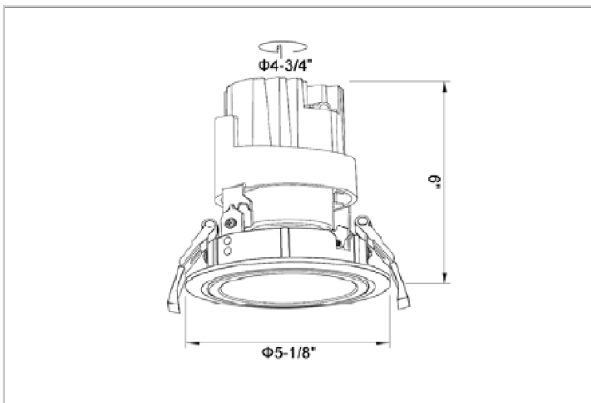

## Product Code : IK-RGLINTDL-40W-27K-WH-90C-38D

Voltage	100 - 277 V AC, 50-60 Hz
Lumen Output	3200lm
Power	40W
Efficacy	80lm/w
CCT	2700K
CRI	>90
Beam Angle	38°
Light Distribution	Flood
LED Type	COB
LED Light Source	Osram SOLERIQ S 19
Start Time	Instant
Driver	Stand Alone (included)
Operating Position	Swiveling Type
Dimming	On-Off / Triac / 0-10 V
Construction	Round
Mounting Type	Recessed
Heads	Single Head
Body Material	Aluminium Die cast
Finish	White
Height	6"
Diameter	5-1/8"
Cut Out	4-3/4"
Optics	Darklight Technology Black, Silver
Application Area	Guest Room, Corridor, Restaurant, Meeting Room Club, Hall, Hotel Entrance

### Beam Spread (Options)

Spot 15°		Medium 24°		Flood 38°	
ft	Ø	ft	Ø	ft	Ø
3.0	0.72	3.0	1.41	3.0	2.03
9.0	2.15	9.0	4.22	9.0	6.09
15.0	3.58	15.0	7.04	15.0	10.15

Glint, a circular shaped LED downlight made of aluminum die cast with high quality powder coated luminaire housing and optimum heat sink. Specular reflector & power grid / global connectors available with isolated LED Driver using Ultra bright OSRAM COB.