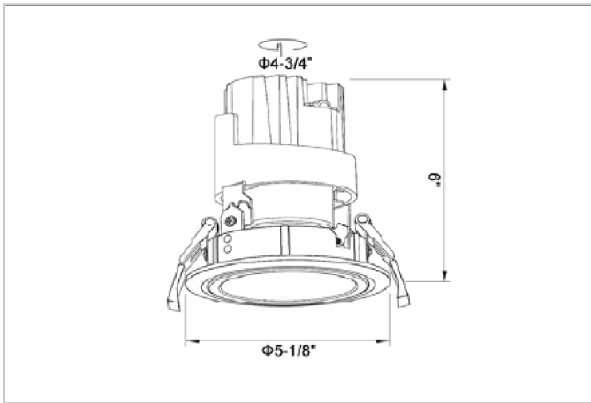

Glint Down Lights

ITEM SKU#: 662187495453

Product Code : IK-RGLINTDL-40W-40K-WH-90C-24D

Voltage	100 - 277 V AC, 50-60 Hz
Lumen Output	3200lm
Power	40W
Efficacy	80lm/w
CCT	4000K
CRI	>90
Beam Angle	24°
Light Distribution	Medium
LED Type	COB
LED Light Source	Osram SOLERIQ S 19
Start Time	Instant
Driver	Stand Alone (included)
Operating Position	Swiveling Type
Dimming	On-Off / Triac / 0-10 V
Construction	Round
Mounting Type	Recessed
Heads	Single Head
Body Material	Aluminium Die cast
Finish	White
Height	6"
Diameter	5-1/8"
Cut Out	4-3/4"
Optics	Darklight Technology Black, Silver
Application Area	Guest Room, Corridor, Restaurant, Meeting Room Club, Hall, Hotel Entrance

Beam Spread (Options)

Spot 15°		Medium 24°		Flood 38°	
ft	Ø	ft	Ø	ft	Ø
3.0	0.72	3.0	1.41	3.0	2.03
9.0	2.15	9.0	4.22	9.0	6.09
15.0	3.58	15.0	7.04	15.0	10.15

Glint, a circular shaped LED downlight made of aluminum die cast with high quality powder coated luminaire housing and optimum heat sink. Specular reflector & power grid / global connectors available with isolated LED Driver using Ultra bright OSRAM COB.