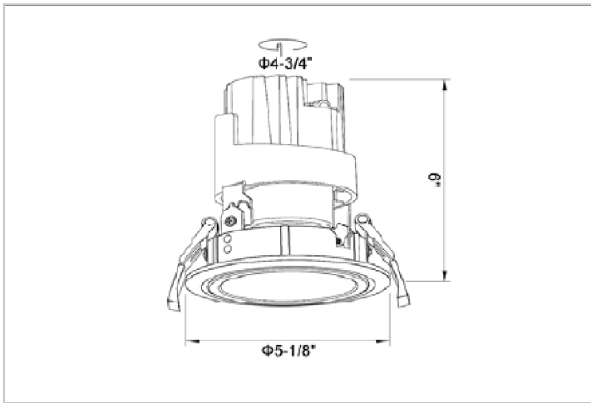

Glint Down Lights

ITEM SKU#: 662187495446

Product Code : IK-RGLINTDL-40W-35K-WH-90C-24D

Voltage	100 - 277 V AC, 50-60 Hz
Lumen Output	3200lm
Power	40W
Efficacy	80lm/w
CCT	3500K
CRI	>90
Beam Angle	24°
Light Distribution	Medium
LED Type	COB
LED Light Source	Osram SOLERIQ S 19
Start Time	Instant
Driver	Stand Alone (included)
Operating Position	Swiveling Type
Dimming	On-Off / Triac / 0-10 V
Construction	Round
Mounting Type	Recessed
Heads	Single Head
Body Material	Aluminium Die cast
Finish	White
Height	6"
Diameter	5-1/8"
Cut Out	4-3/4"
Optics	Darklight Technology Black, Silver
Application Area	Guest Room, Corridor, Restaurant, Meeting Room Club, Hall, Hotel Entrance

Beam Spread (Options)

Spot 15°		Medium 24°		Flood 38°	
ft	Ø	ft	Ø	ft	Ø
3.0	0.72	3.0	1.41	3.0	2.03
9.0	2.15	9.0	4.22	9.0	6.09
15.0	3.58	15.0	7.04	15.0	10.15

Glint, a circular shaped LED downlight made of aluminum die cast with high quality powder coated luminaire housing and optimum heat sink. Specular reflector & power grid / global connectors available with isolated LED Driver using Ultra bright OSRAM COB.